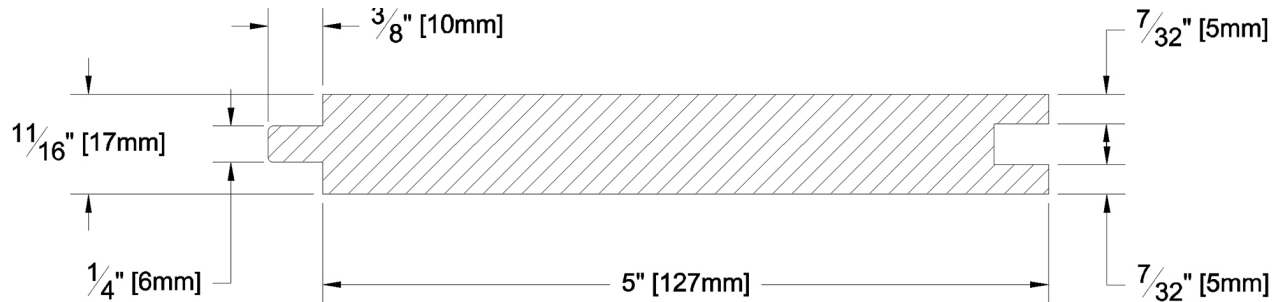

Panelling

PRODUCT NAME: 1 x 6 Clear VG Panel S1SCM KD WRC

PATTERN NAME: Tongue and Groove

NOMINAL THICKNESS: 1"

NOMINAL WIDTH: 6"

LENGTH: 6' - 20' Odd & Even

TRIM BACKS: 3' - 5' nested on 8' pallet

GREEN / KILN DRIED: Kiln Dried

GRAIN: VG

SOLID / FJ: Solid

PRODUCT LINE: Cowichan Gold

GRADE: Clear Vertical Grain

PROFILE: S1SCM

FINISHED THICKNESS: 11/16"

FINISHED WIDTH: 5" Face, 5-3/8" Overall Width

PULLED TO LENGTH / NESTED: Nested

PACKAGE SIZE: 1200 fbm

HEIGHT: 3 Bundles

WIDTH: 8 Bundles

PIECES PER BUNDLE: 6

END CAPS: Yes

PAPER WRAP / BOXED: Boxed

FACE TO BE PROTECTED: Smooth Face

COMMENTS: Net Face Width 5"