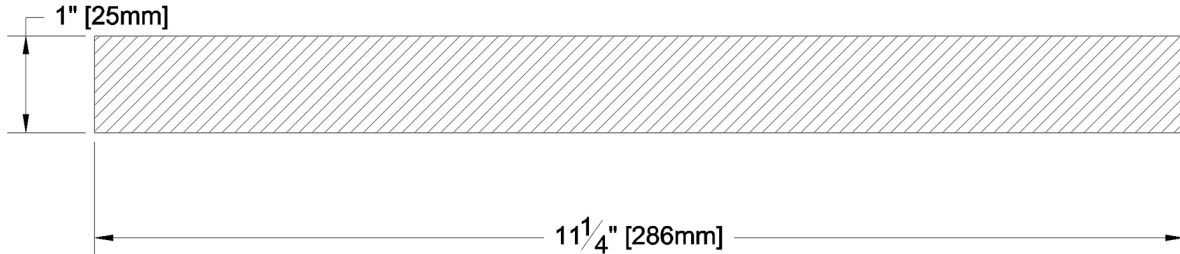

Fascia & Trim

PRODUCT NAME: 5/4 x 12 Aye & Btr Cowichan Gold
S1S2E KD WRC

PATTERN NAME: Finish Boards

NOMINAL THICKNESS: 5/4"

NOMINAL WIDTH: 12"

LENGTH: 6' - 20' Odd & Even

TRIM BACKS: 3' - 5' to be nested on 8' pallet

GREEN / KILN DRIED: Kiln Dried

GRAIN: MG

SOLID / FJ: Solid

PRODUCT LINE: Cowichan Gold

GRADE: Aye & Btr Flat Grain Clear

PROFILE: Resawn Face S1S2E

FINISHED THICKNESS: 1"

FINISHED WIDTH: 11-1/4"

PULLED TO LENGTH / NESTED: Nested

PACKAGE SIZE: 1000 fbm

HEIGHT: n/a

WIDTH: n/a

PIECES PER BUNDLE: n/a

END CAPS: No

PAPER WRAP / BOXED: Boxed

FACE TO BE PROTECTED: Resawn Face