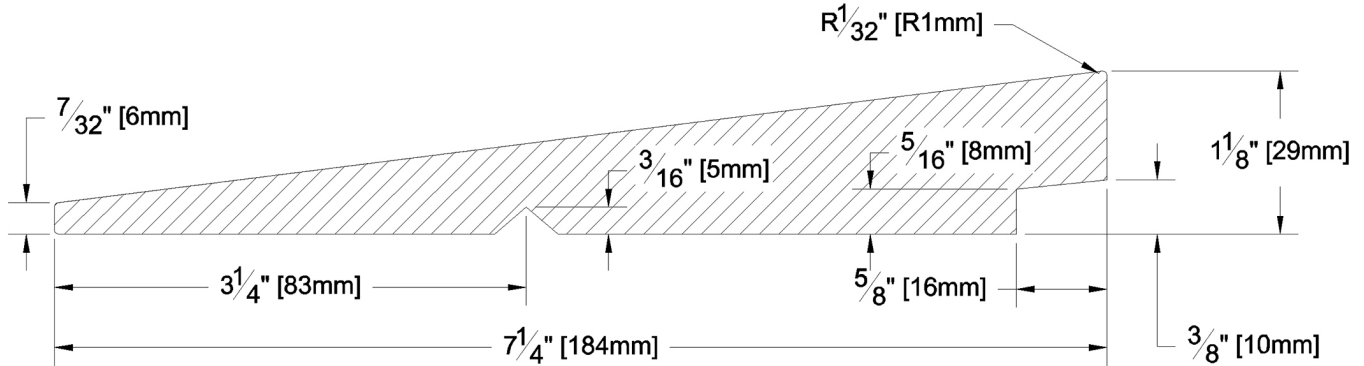

Siding

PRODUCT NAME: 5/4 x 8 Select Knotty RF Rabbeted Bevel KD WRC

PATTERN NAME: Bevel

NOMINAL THICKNESS: 5/4"

NOMINAL WIDTH: 8"

LENGTH: 8' - 20' Even Length Only

TRIM BACKS: 3' - 5' to be nested on 8' pallet

GREEN / KILN DRIED: Kiln Dried

GRAIN: MG

SOLID / FJ: Solid

PRODUCT LINE:

GRADE:

PROFILE:

FINISHED THICKNESS:

FINISHED WIDTH:

PULLED TO LENGTH / NESTED:

PACKAGE SIZE:

HEIGHT:

WIDTH:

PIECES PER BUNDLE:

END CAPS:

PAPER WRAP / BOXED:

FACE TO BE PROTECTED: