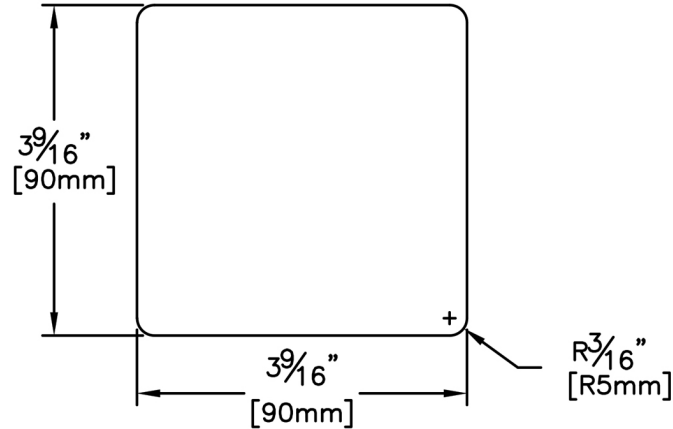

Outdoor Living

PRODUCT NAME:	4 x 4 Appearance S4S Green WRC	GRADE:	Green Appearance
PATTERN NAME:	Decking	PROFILE:	S4S
NOMINAL THICKNESS:	4"	FINISHED THICKNESS:	0
NOMINAL WIDTH:	4"	FINISHED WIDTH:	3-9/16"
LENGTH:	8' - 20' Even Length Only	PULLED TO LENGTH / NESTED:	Pulled to Length
TRIM BACKS:	4', 6', 7' pulled to length	PACKAGE SIZE:	91 Pcs/Pkg
GREEN / KILN DRIED:	Green	HEIGHT:	7 Pcs
GRAIN:	MG	WIDTH:	13 Pcs
SOLID / FJ:	Solid	PIECES PER BUNDLE:	n/a
PRODUCT LINE:	Cascadia	END CAPS:	No
		PAPER WRAP / BOXED:	Paper Wrap
		FACE TO BE PROTECTED:	Smooth Face

COMMENTS: 1/8" Radius

LAST UPDATED:

March 08, 2019