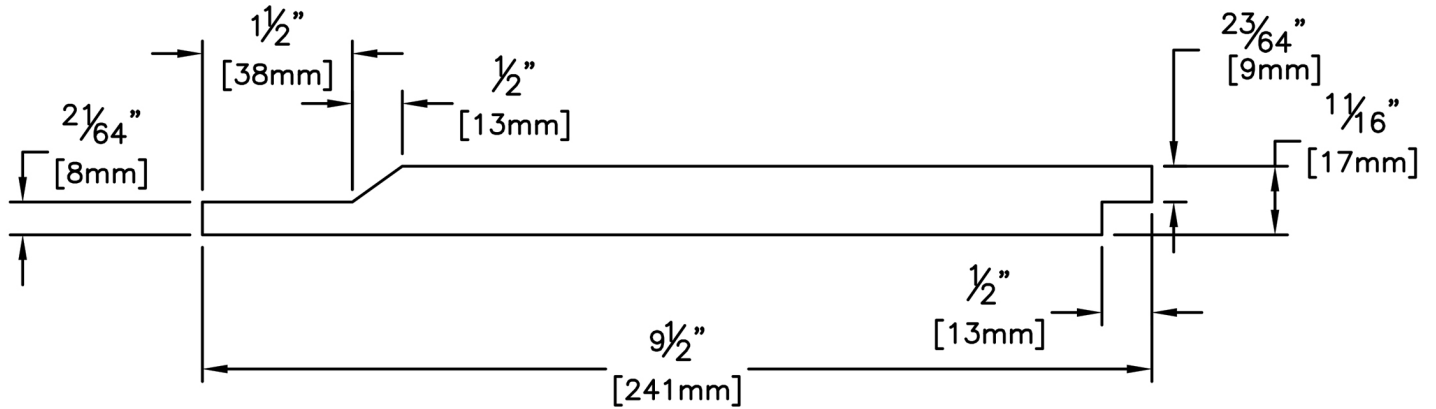

# Siding

PRODUCT NAME: 1 x 10 VG FJ EG Bevelled Channel

PATTERN NAME: Shiplap

NOMINAL THICKNESS: 1"

NOMINAL WIDTH: 10"

LENGTH: 16' or 20'

TRIM BACKS: 12' & 8'

GREEN / KILN DRIED: Kiln Dried

GRAIN: VG

SOLID / FJ: Finger Jointed

PRODUCT LINE: Evergreen

GRADE: Finger Jointed

PROFILE: Bevel Channel Face

FINISHED THICKNESS: 1 1/16"

FINISHED WIDTH: 9-1/2"

PULLED TO LENGTH / NESTED: Pulled to Length

PACKAGE SIZE: 150 Pcs/Pkg

HEIGHT: 30 Pcs

WIDTH: 5 Pcs

PIECES PER BUNDLE: 150

END CAPS: No

PAPER WRAP / BOXED: Paper Wrap

FACE TO BE PROTECTED: Bevelled Face

COMMENTS: n/a