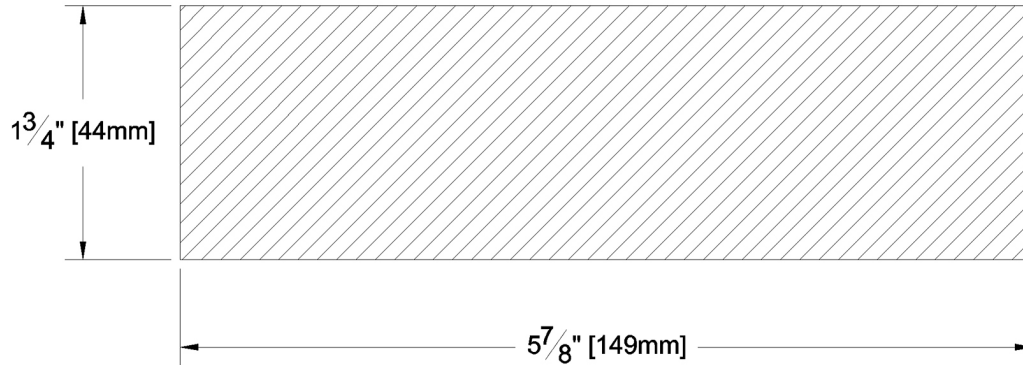

Outdoor Living

PRODUCT NAME:	2 x 6 #2&Btr Rough Green WRC	GRADE:	Green Appearance
PATTERN NAME:	Rough Dimension	PROFILE:	Rougher Headed
NOMINAL THICKNESS:	2"	FINISHED THICKNESS:	1-3/4"
NOMINAL WIDTH:	6"	FINISHED WIDTH:	5-7/8"
LENGTH:	8' - 20' Even Length Only	PULLED TO LENGTH / NESTED:	Pulled to Length
TRIM BACKS:	6' pulled to length	PACKAGE SIZE:	112 Pcs/Pkg
GREEN / KILN DRIED:	Green	HEIGHT:	14 Pcs
GRAIN:	MG	WIDTH:	8 Pcs
SOLID / FJ:	Solid	PIECES PER BUNDLE:	n/a
PRODUCT LINE:		END CAPS:	No
		PAPER WRAP / BOXED:	Paper Wrap
		FACE TO BE PROTECTED:	Rough Face