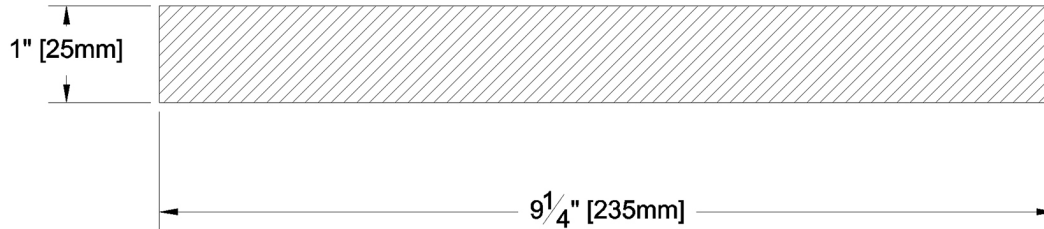

# Fascia & Trim

PRODUCT NAME: 5/4 x 10 Select Tight Knot S1S2E KD WRC

PATTERN NAME: Trim Boards

GRADE:

Kiln Dried Select Tight Knot

PROFILE:

Resawn Face S1S2E

NOMINAL THICKNESS: 5/4"

NOMINAL WIDTH: 10"

FINISHED THICKNESS:

1"

FINISHED WIDTH:

9-1/4"

LENGTH: 8' - 20' Even Length Only

TRIM BACKS: 4' & 6' pulled to length

GREEN / KILN DRIED: Kiln Dried

GRAIN: MG

SOLID / FJ: Solid

PRODUCT LINE:

PULLED TO LENGTH / NESTED:

Pulled to Length

PACKAGE SIZE:

60 Pcs/Pkg

HEIGHT: