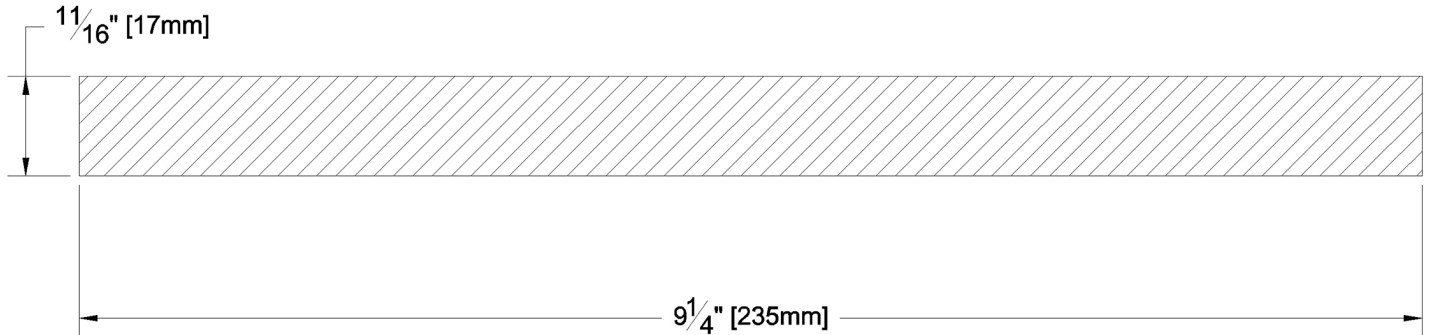

# Fascia & Trim

PRODUCT NAME: 1 x 10 Aye & Btr Cowichan Gold  
S1S2E KD WRC

PATTERN NAME: Finish Boards

NOMINAL THICKNESS: 1"

NOMINAL WIDTH: 10"

LENGTH: 6' - 20' Odd & Even

TRIM BACKS: 3' - 5' to be nested on 8' pallet

FINISHED THICKNESS:

1 1/16"

FINISHED WIDTH:

9-1/4"

PULLED TO LENGTH / NESTED:

Nested

PACKAGE SIZE:

1000 fbm