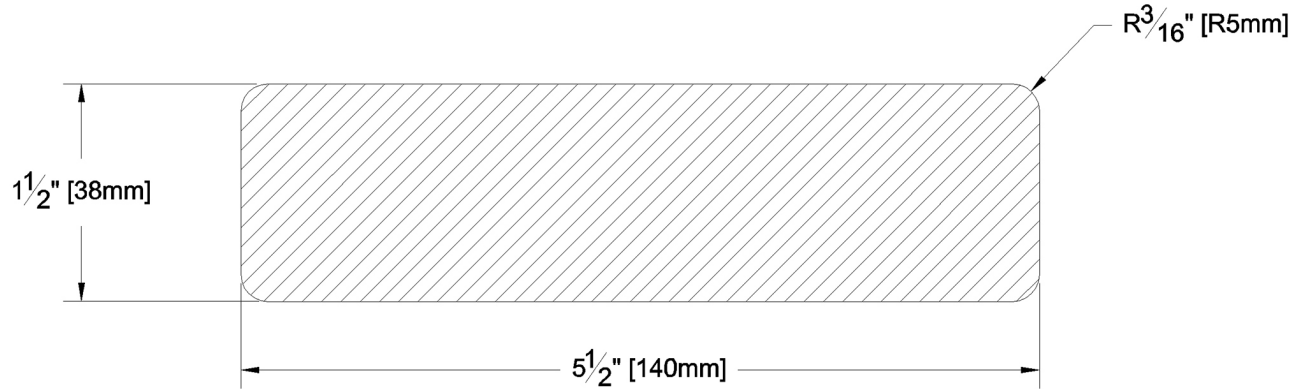

Fascia & Trim

PRODUCT NAME: 2 x 6 Aye & Btr Cowichan Gold S4S
KD WRC

GRADE: Aye & Btr Flat Grain Clear

PATTERN NAME: Finish Boards

PROFILE: S4S

NOMINAL THICKNESS: 2"

FINISHED THICKNESS: 1-1/2"

NOMINAL WIDTH: 6"

FINISHED WIDTH: 5-1/2"

LENGTH: 6' - 20' Odd & Even

PULLED TO LENGTH / NESTED: Nested

TRIM BACKS: 3' - 5' to be nested on 8' pallet

PACKAGE SIZE: 1000 fbm

GREEN / KILN DRIED: Kiln Dried

HEIGHT: n/a

GRAIN: MG

WIDTH: n/a

SOLID / FJ: Solid

PIECES PER BUNDLE: n/a

PRODUCT LINE: Cowichan Gold

END CAPS: No

PAPER WRAP / BOXED: Boxed

FACE TO BE PROTECTED: Smooth Face

COMMENTS: 3/16" Radius