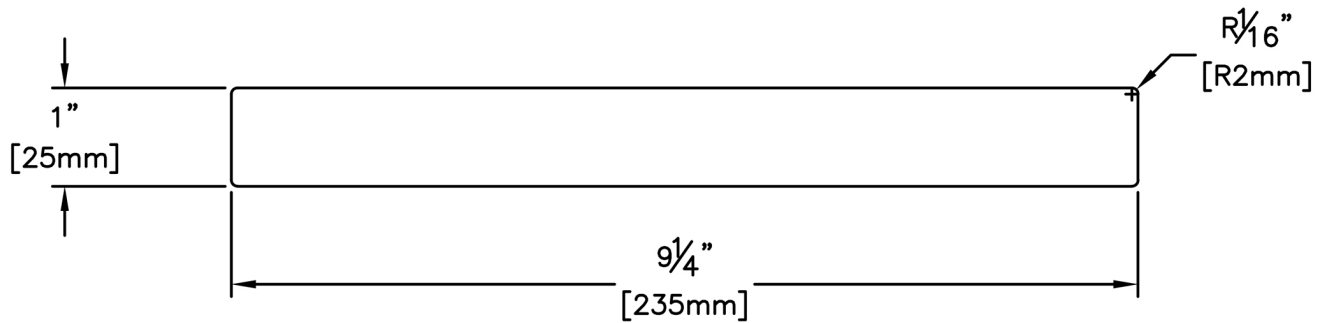

Fascia & Trim

PRODUCT NAME: 5/4 x 10 Aye & Btr Cowichan Gold
S4S KD WRC

GRADE: Aye & Btr Flat Grain Clear

PATTERN NAME: Finish Boards

PROFILE: S4S

NOMINAL THICKNESS: 5/4"

FINISHED THICKNESS: 1"

NOMINAL WIDTH: 10"

FINISHED WIDTH: 9-1/4"

LENGTH: 6' - 20' Odd & Even

PULLED TO LENGTH / NESTED: Nested

TRIM BACKS: 3' - 5' to be nested on 8' pallet

PACKAGE SIZE: 1000 fbm

GREEN / KILN DRIED: Kiln Dried

HEIGHT: 12 Pcs

GRAIN: MG

WIDTH: 5 Pcs

SOLID / FJ: Solid

PIECES PER BUNDLE: n/a

PRODUCT LINE: Cowichan Gold

END CAPS: No

PAPER WRAP / BOXED: Boxed

FACE TO BE PROTECTED: Smooth Face

COMMENTS: 1/16" Radius