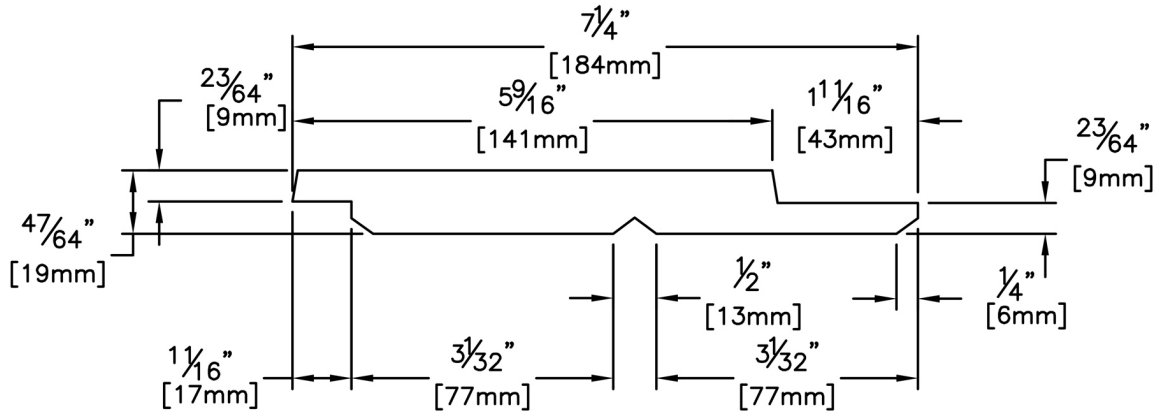

Siding

PRODUCT NAME: 1 x 8 Select Knotty RF Channel Green WRC

PATTERN NAME: Channel Rustic

NOMINAL THICKNESS: 1"

NOMINAL WIDTH: 8"

LENGTH: 8' - 20' Even Length Only

TRIM BACKS: 3' - 6' to be nested on 8' pallet

Select Tight Knot Green

Resawn Face Channel

0

7-1/4 Overall Width

Pulled to Length

224 Pcs/Pkg

32 Pcs

7 Pcs

n/a

No

Paper Wrap

Resawn Face

COMMENTS: Net Face Width: 6-3/4"

LAST UPDATED:

March 08, 2019