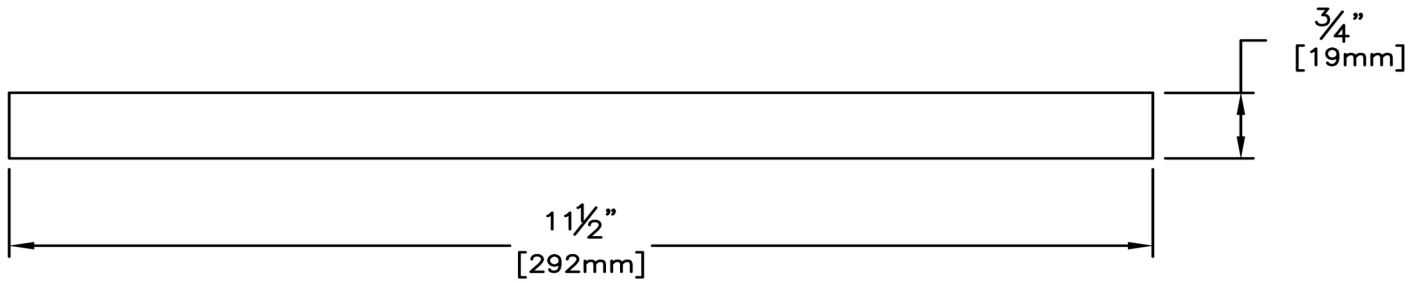

Fascia & Trim

PRODUCT NAME: 1 x 12 Terminal Select S1S2E Green WRC

PATTERN NAME: Trim Boards

NOMINAL THICKNESS: 1"

NOMINAL WIDTH: 12"

LENGTH: 8' - 20' Even Length Only

TRIM BACKS: 4', 5', 6' pulled to length

GREEN / KILN DRIED: Green

GRAIN: MG

SOLID / FJ: Solid

PRODUCT LINE:

GRADE: Green Appearance

PROFILE: Resawn Face S1S2E

FINISHED THICKNESS: $\frac{3}{4}$ "

FINISHED WIDTH: 11-1/2"

PULLED TO LENGTH / NESTED: Pulled to Length

PACKAGE SIZE: 128 Pcs/Pkg

HEIGHT: 32 Pcs

WIDTH: 4 Pcs

PIECES PER BUNDLE: n/a

END CAPS: No

PAPER WRAP / BOXED: Paper Wrap

FACE TO BE PROTECTED: Resawn Face