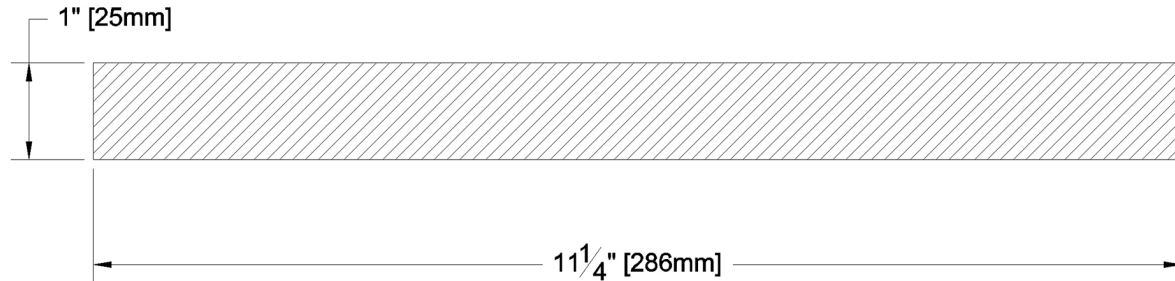

Fascia & Trim

PRODUCT NAME: 5/4 x 12 Clear VG Cowichan Gold
S1S2E KD WRC

GRADE: Clear Vertical Grain

PATTERN NAME: Finish Boards

PROFILE: Resawn Face S1S2E

NOMINAL THICKNESS: 5/4"

FINISHED THICKNESS: 1"

NOMINAL WIDTH: 12"

FINISHED WIDTH: 11-1/4"

LENGTH: 8' - 20' Odd & Even

PULLED TO LENGTH / NESTED: Nested

TRIM BACKS: 3' - 5' to be nested on 8' pallet, 6' & 7'
pulled to length

PACKAGE SIZE: 1000 fbm

GREEN / KILN DRIED: Kiln Dried

HEIGHT: 12 Pcs

GRAIN: VG

WIDTH: 4 Pcs

SOLID / FJ: Solid

PIECES PER BUNDLE: n/a

PRODUCT LINE: Cowichan Gold

END CAPS: No

PAPER WRAP / BOXED: Boxed