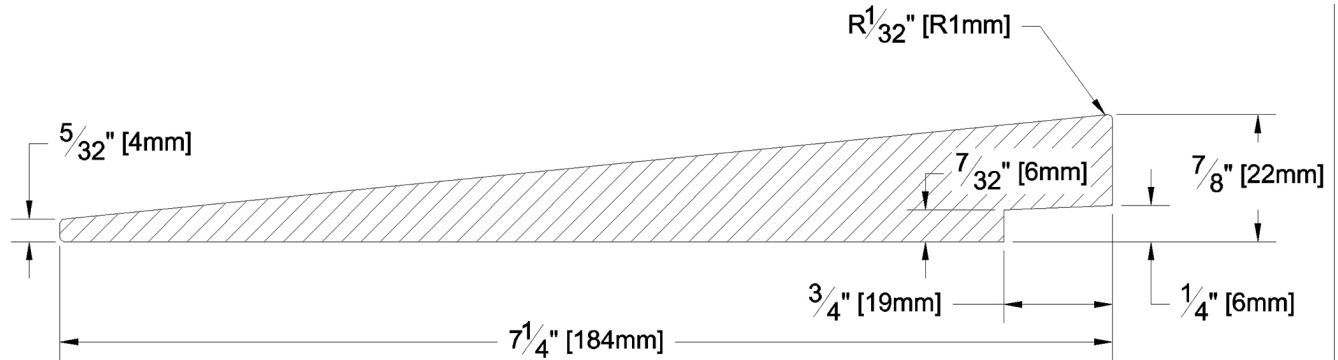

Siding

PRODUCT NAME: 7/8 x 8 Select Knotty RF Rabbeted Bevel KD WRC
 PATTERN NAME: Bevel

NOMINAL THICKNESS: 7/8"
 NOMINAL WIDTH: 8"

LENGTH: 6' - 20' Odd & Even
 TRIM BACKS: 3' - 5' to be nested on 8' pallet
 GREEN / KILN DRIED: Kiln Dried
 GRAIN: MG
 SOLID / FJ: Solid
 PRODUCT LINE:

GRADE: Kiln Dried Select Tight Knot
 PROFILE: Rabbeted Bevel

FINISHED THICKNESS: Butt: 7/8", Tip: 5/32"
 FINISHED WIDTH: 7-1/4"

PULLED TO LENGTH / NESTED: Pulled to Length
 PACKAGE SIZE: 144 Pcs/Pkg
 HEIGHT: 4 Bundles
 WIDTH: 6 Bundles
 PIECES PER BUNDLE: 6
 END CAPS: No
 PAPER WRAP / BOXED: Paper Wrap
 FACE TO BE PROTECTED: Resawn Face