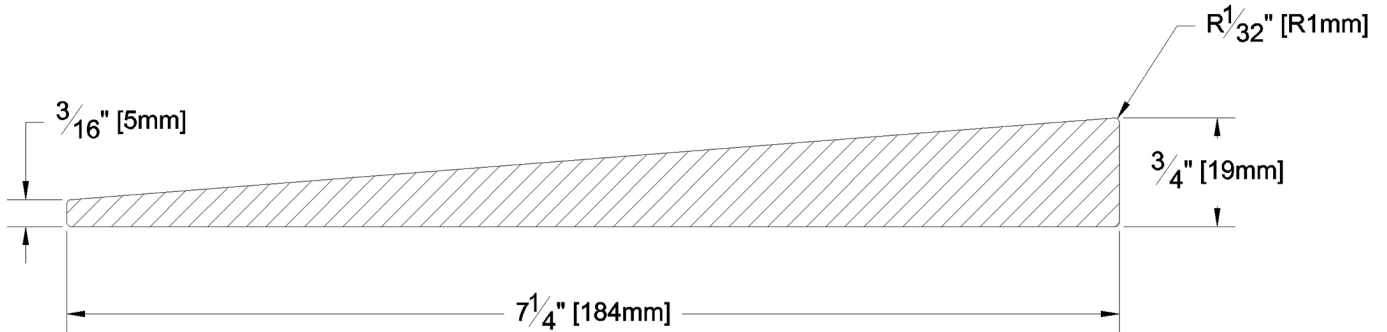

Siding

PRODUCT NAME: 3/4 x 8 Clear VG FJ EG RF Bevel KD WRC
 PATTERN NAME: Bevel

GRADE: Finger Jointed
 PROFILE: Resawn Face Bevel

NOMINAL THICKNESS: 3/4"
 NOMINAL WIDTH: 8"

FINISHED THICKNESS: Butt: 3/4", Tip: 3/16"
 FINISHED WIDTH: 7-1/4"

LENGTH: 16' or 20'
 TRIM BACKS: 16', 12', 8'
 GREEN / KILN DRIED: Kiln Dried
 GRAIN: VG
 SOLID / FJ: Finger Jointed
 PRODUCT LINE: Evergreen

PULLED TO LENGTH / NESTED: Pulled to Length
 PACKAGE SIZE: 4000 fsm
 HEIGHT: 8 Bundles
 WIDTH: 6 Bundles
 PIECES PER BUNDLE: 6
 END CAPS: Yes
 PAPER WRAP / BOXED: Paper Wrap
 FACE TO BE PROTECTED: Resawn Face