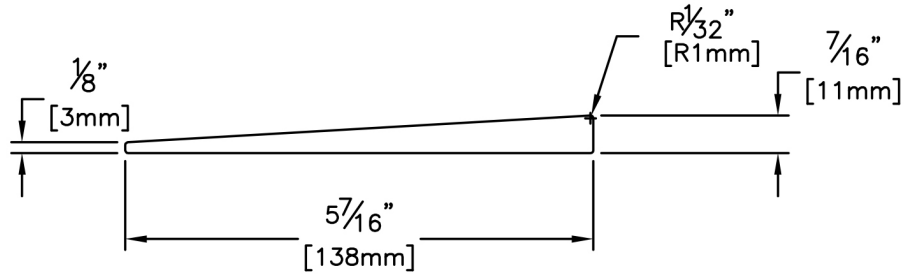

Siding

PRODUCT NAME: 1/2 x 6 Clear MG FJ EG RF Bevel KD WRC

PATTERN NAME: Bevel

NOMINAL THICKNESS: 1/2"

NOMINAL WIDTH: 6"

LENGTH: 16'

TRIM BACKS: 12' & 8'

GREEN / KILN DRIED: Kiln Dried

GRAIN: MG

SOLID / FJ: Finger Jointed

PRODUCT LINE: Evergreen

GRADE: Finger Jointed

PROFILE: Resawn Face Bevel

FINISHED THICKNESS: Butt: 7/16", Tip: 1/8"

FINISHED WIDTH: 5-7/16"

PULLED TO LENGTH / NESTED: Pulled to Length

PACKAGE SIZE: 4000 fsm

HEIGHT: 5 Bundles

WIDTH: 8 Bundles

PIECES PER BUNDLE: 10

END CAPS: Yes

PAPER WRAP / BOXED: Paper Wrap

FACE TO BE PROTECTED: Resawn Face

COMMENTS: Max 10% Trimbacks