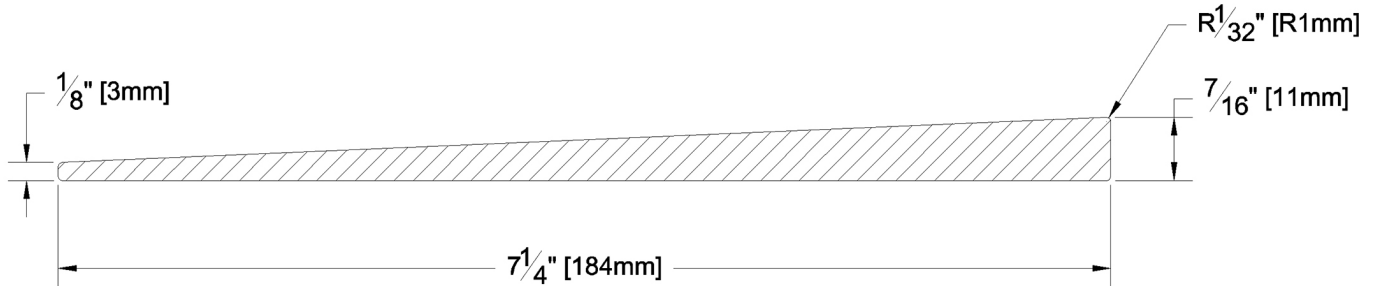

Siding

PRODUCT NAME: 1/2 x 8 Clear VG FJ EG SF Bevel KD WRC

PATTERN NAME: Bevel

NOMINAL THICKNESS: 1/2"

NOMINAL WIDTH: 8"

LENGTH: 16' or 20'

TRIM BACKS: 12' & 8'

GREEN / KILN DRIED: Kiln Dried

GRAIN: VG

SOLID / FJ: Finger Jointed

PRODUCT LINE: Evergreen

GRADE: Finger Jointed

PROFILE: Smooth Face Bevel

FINISHED THICKNESS: Butt: 7/16", Tip: 1/8"

FINISHED WIDTH: 7-1/4"

PULLED TO LENGTH / NESTED: Pulled to Length

PACKAGE SIZE: 5000 fsm

HEIGHT: 8 Bundles

WIDTH: 6 Bundles

PIECES PER BUNDLE: 10

END CAPS: Yes

PAPER WRAP / BOXED: Paper Wrap

FACE TO BE PROTECTED: Smooth Face

COMMENTS: Net Face Width 7-1/4"