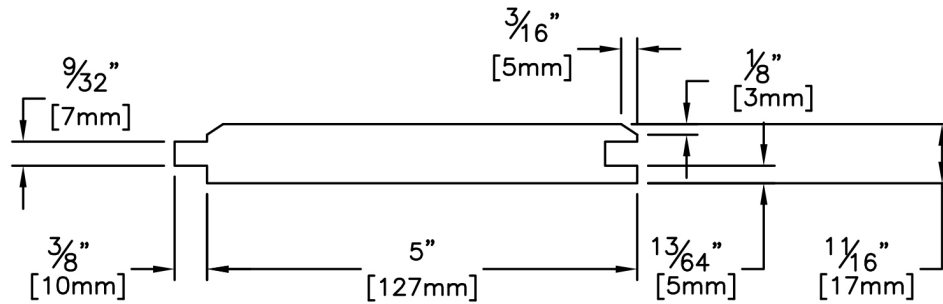

Panelling

PRODUCT NAME: 1 x 6 Aye & Btr Panel SF S2SV2E KD WRC

GRADE:

Aye & Btr Flat Grain Clear

PATTERN NAME: Tongue and Groove

PROFILE:

S2SV2E

NOMINAL THICKNESS: 1"

FINISHED THICKNESS:

11/16"

NOMINAL WIDTH: 6"

FINISHED WIDTH:

5" Face, 5-3/8" Overall Width

LENGTH: 6' - 20' Odd & Even

PULLED TO LENGTH / NESTED:

Pulled to Length

TRIM BACKS: 3' - 7' to be nested on 8' pallet

PACKAGE SIZE:

3000 fbm

GREEN / KILN DRIED: Kiln Dried

HEIGHT:

6 Bundles

GRAIN: MG

WIDTH: