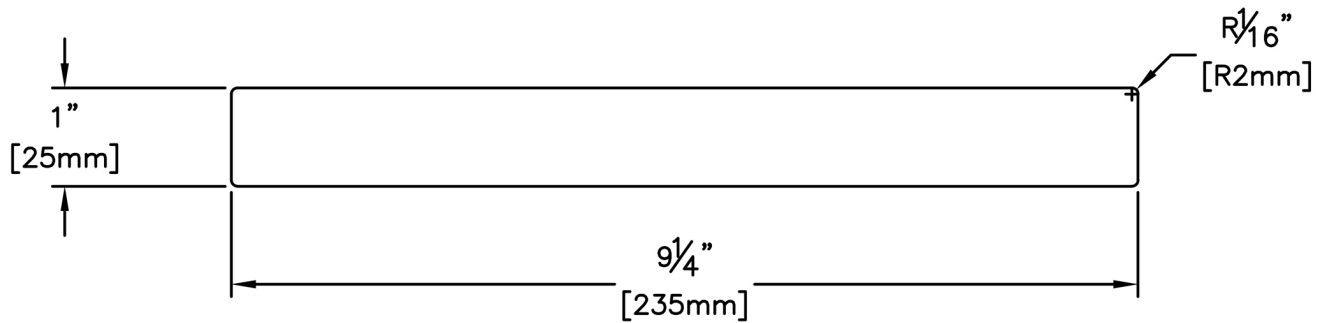

Fascia & Trim

PRODUCT NAME: 5/4 x 10 Clear VG Cowichan Gold S4S
KD WRC

GRADE: Clear Vertical Grain

PATTERN NAME: Finish Boards

PROFILE: S4S

NOMINAL THICKNESS: 5/4"

FINISHED THICKNESS: 1"

NOMINAL WIDTH: 10"

FINISHED WIDTH: 9-1/4"

LENGTH: 8' - 20' Odd & Even

PULLED TO LENGTH / NESTED: Nested

TRIM BACKS: 3' - 5' to be nested on 8' pallet, 6' & 7' pulled to length

PACKAGE SIZE: 1000 fbm

GREEN / KILN DRIED: Kiln Dried

HEIGHT: 12 Pcs

GRAIN: VG

WIDTH: 5 Pcs

SOLID / FJ: Solid

PIECES PER BUNDLE: n/a

PRODUCT LINE: Cowichan Gold

END CAPS: No

PAPER WRAP / BOXED: Boxed

FACE TO BE PROTECTED: Smooth Face

COMMENTS: 1/16" EE on all 4 sides

LAST UPDATED:

April 15, 2019