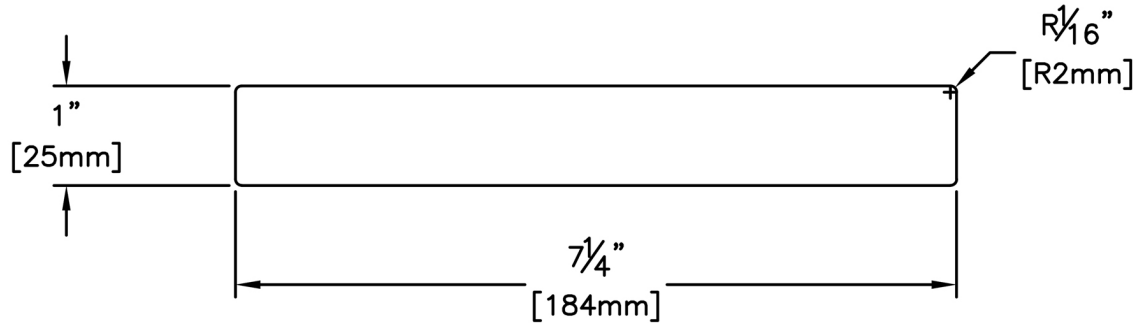

# Fascia & Trim

PRODUCT NAME: 5/4 x 8 Clear VG Cowichan Gold S4S  
KD WRC

GRADE: Clear Vertical Grain

PATTERN NAME: Finish Boards

PROFILE: S4S

NOMINAL THICKNESS: 5/4"

FINISHED THICKNESS: 1"

NOMINAL WIDTH: 8"

FINISHED WIDTH: 7-1/4"

LENGTH: 8' - 20' Odd & Even

PULLED TO LENGTH / NESTED: Nested

TRIM BACKS: 3' - 5' to be nested on 8' pallet, 6' & 7' pulled to length

PACKAGE SIZE: 1000 fbm

GREEN / KILN DRIED: Kiln Dried

HEIGHT: 12 Pcs

GRAIN: VG

WIDTH: 6 Pcs

SOLID / FJ: Solid

PIECES PER BUNDLE: n/a

PRODUCT LINE: Cowichan Gold

END CAPS: No

PAPER WRAP / BOXED: Boxed

FACE TO BE PROTECTED: Resawn Face

COMMENTS: 1/16" EE on all 4 sides

LAST UPDATED:

April 15, 2019