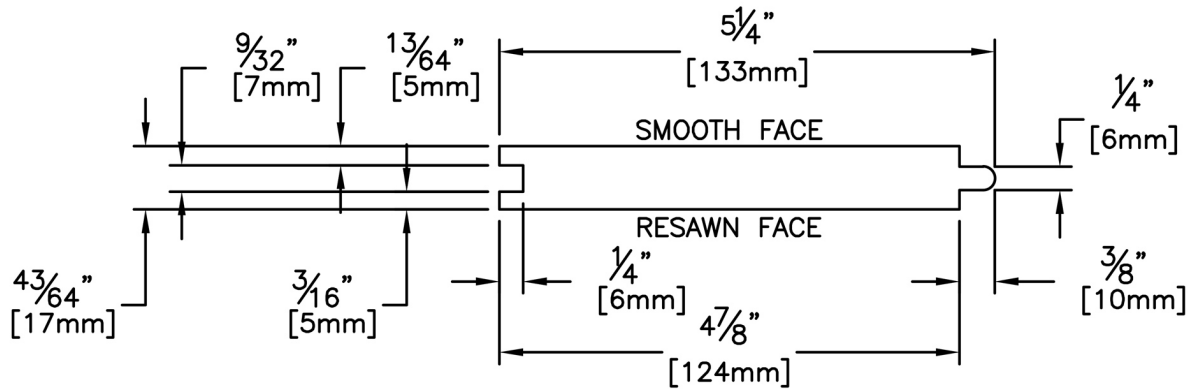

Panelling

PRODUCT NAME: 1 x 6 2 Face Fineline

PATTERN NAME: Tongue and Groove

NOMINAL THICKNESS: 1"

NOMINAL WIDTH: 6"

LENGTH: 8' - 20' Even Length Only

TRIM BACKS: 3' - 6'

GREEN / KILN DRIED: Kiln Dried

GRAIN: MG

SOLID / FJ: Solid

PRODUCT LINE:

GRADE:

PROFILE:

FINISHED THICKNESS:

FINISHED WIDTH:

PULLED TO LENGTH / NESTED:

Tongue and Groove 2 Face Fineline

43/64"

5-1/4"

Pulled to Length

144

18 Pcs

8

6