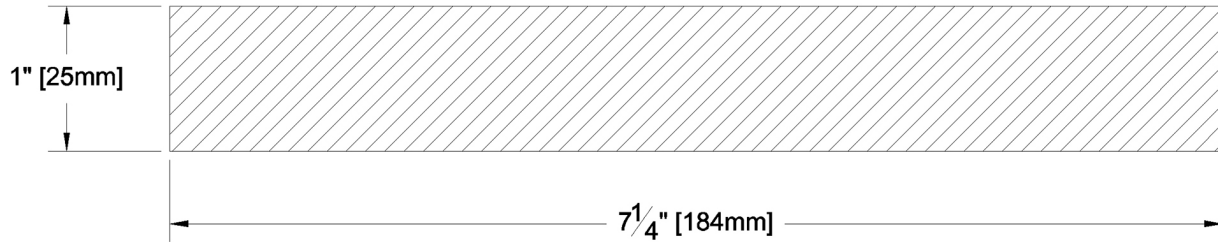

Fascia & Trim

PRODUCT NAME: 5/4 x 8 Select Tight Knot S1S2E KD WRC

PATTERN NAME: Trim Boards

GRADE:

Kiln Dried Select Tight Knot

PROFILE:

Resawn Face S1S2E

NOMINAL THICKNESS: 5/4"

NOMINAL WIDTH: 8"

FINISHED THICKNESS:

1"

FINISHED WIDTH:

7-1/4"

LENGTH: 8' - 20' Even Length Only

TRIM BACKS: 4' & 6' pulled to length

GREEN / KILN DRIED: Kiln Dried

GRAIN: MG

SOLID / FJ: Solid

PRODUCT LINE:

PULLED TO LENGTH / NESTED:

Pulled to Length

PACKAGE SIZE:

72 Pcs/Pkg

HEIGHT: