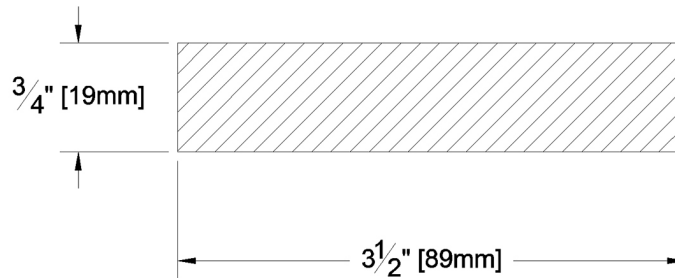

# Fascia & Trim

PRODUCT NAME: 1 x 4 D&Btr S1S2E Green WRC

GRADE: D&Btr

PATTERN NAME: Finish Boards

PROFILE: Resawn Face S1S2E

NOMINAL THICKNESS: 1"

FINISHED THICKNESS: 3/4"

NOMINAL WIDTH: 4"

FINISHED WIDTH: 3-1/2"

LENGTH: 8' - 20' Odd & Even

PULLED TO LENGTH / NESTED: Pulled to Length

TRIM BACKS: 3' - 5' to be nested on 8' pallet

PACKAGE SIZE: 416 Pcs/Pkg

GREEN / KILN DRIED: Green

HEIGHT: 32 Pcs

GRAIN: MG

WIDTH: 13 Pcs

SOLID / FJ: Solid

PIECES PER BUNDLE: n/a

PRODUCT LINE:

END CAPS: No

PAPER WRAP / BOXED: Paper Wrap

FACE TO BE PROTECTED: Resawn Face