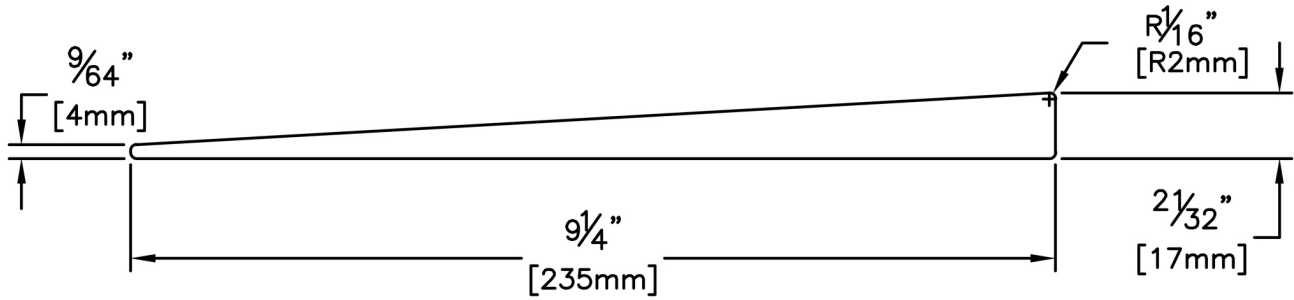

Siding

PRODUCT NAME: 11/16 x 10 Kiln Dried Select Tight Knot Bevel

PATTERN NAME: Bevel

GRADE:

Kiln Dried Select Tight Knot

PROFILE:

Bevel

NOMINAL THICKNESS: 11/16"

NOMINAL WIDTH: 10"

FINISHED THICKNESS:

2 1/32"

FINISHED WIDTH:

9-1/4"

LENGTH: 8' - 20' Even Length Only

TRIM BACKS: 3' - 6'

GREEN / KILN DRIED: Kiln Dried

GRAIN: MG

SOLID / FJ: Solid

PRODUCT LINE:

PULLED TO LENGTH / NESTED:

Pulled to Length

PACKAGE SIZE:

120

HEIGHT: