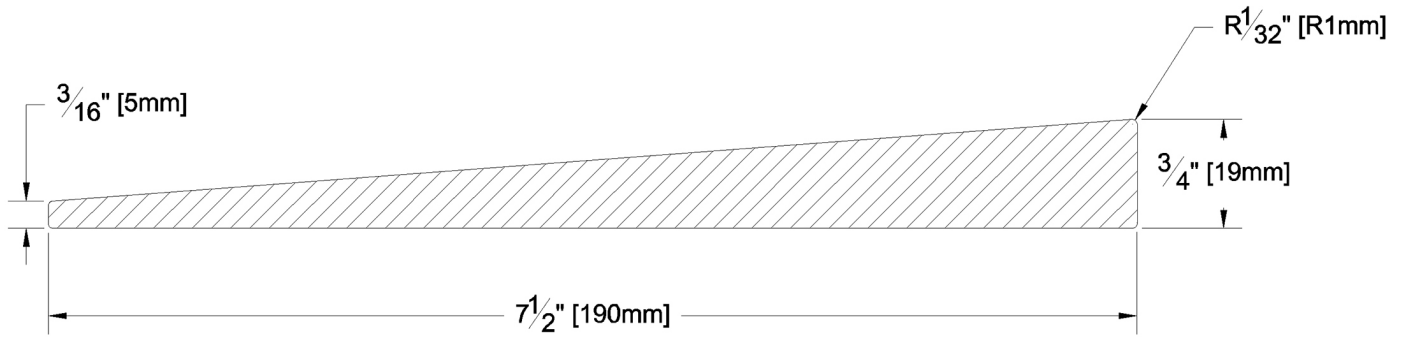

Siding

PRODUCT NAME: 3/4 x 8 Rustic RF Bevel KD WRC

PATTERN NAME: Bevel

NOMINAL THICKNESS: 3/4"

NOMINAL WIDTH: 8"

LENGTH: 3' - 16' and/or longer Odd & Even

TRIM BACKS: Max 15% 3' - 5', Max 15% 6' - 7'

GREEN / KILN DRIED: Kiln Dried

GRAIN: MG

SOLID / FJ: Solid

PRODUCT LINE:

GRADE: Rustic

PROFILE: Resawn Face Bevel

FINISHED THICKNESS: 0

FINISHED WIDTH: 7-1/2"

PULLED TO LENGTH / NESTED: Nested

PACKAGE SIZE: 2000 fsm

HEIGHT: 4 Bundles

WIDTH: 6 Bundles

PIECES PER BUNDLE: 6

END CAPS: Yes

PAPER WRAP / BOXED: Paper Wrap

FACE TO BE PROTECTED: Resawn Face

COMMENTS: n/a