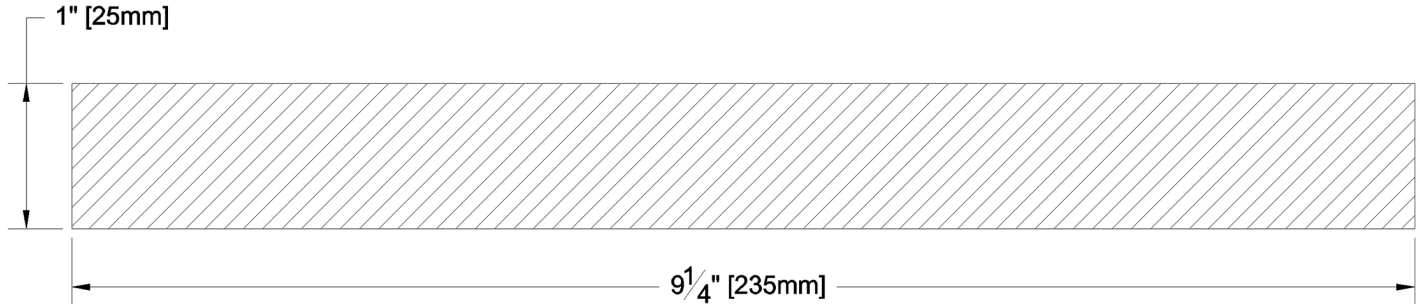

Fascia & Trim

PRODUCT NAME: 5/4 x 10 Aye & Btr Cowichan Gold
S1S2E KD WRC

GRADE: Aye & Btr Flat Grain Clear

PATTERN NAME: Finish Boards

PROFILE: Resawn Face S1S2E

NOMINAL THICKNESS: 5/4"

FINISHED THICKNESS: 1"

NOMINAL WIDTH: 10"

FINISHED WIDTH: 9-1/4"

LENGTH: 6' - 20' Odd & Even

PULLED TO LENGTH / NESTED: Nested

TRIM BACKS: 3' - 5' to be nested on 8' pallet

PACKAGE SIZE: 1000 fbm

GREEN / KILN DRIED: Kiln Dried

HEIGHT: n/a