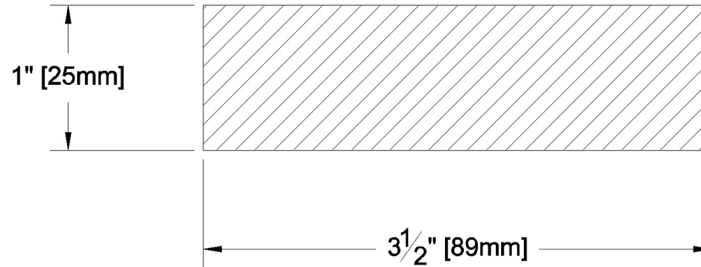

# Fascia & Trim

PRODUCT NAME:	5/4 x 4 Aye & Btr Cowichan Gold S1S2E KD WRC	GRADE:	Aye & Btr Flat Grain Clear
PATTERN NAME:	Finish Boards	PROFILE:	Resawn Face S1S2E
<hr/>		<hr/>	
NOMINAL THICKNESS:	5/4"	FINISHED THICKNESS:	1"
NOMINAL WIDTH:	4"	FINISHED WIDTH:	3-1/2"
<hr/>		<hr/>	
LENGTH:	6' - 20' Odd & Even	PULLED TO LENGTH / NESTED:	Nested
TRIM BACKS:	3' - 5' to be nested on 8' pallet	PACKAGE SIZE:	1000 fbm
GREEN / KILN DRIED:	Kiln Dried	HEIGHT:	n/a
GRAIN:	MG	WIDTH:	n/a
SOLID / FJ:	Solid	PIECES PER BUNDLE:	n/a
PRODUCT LINE:	Cowichan Gold	END CAPS:	No
		PAPER WRAP / BOXED:	Boxed
		FACE TO BE PROTECTED:	Resawn Face