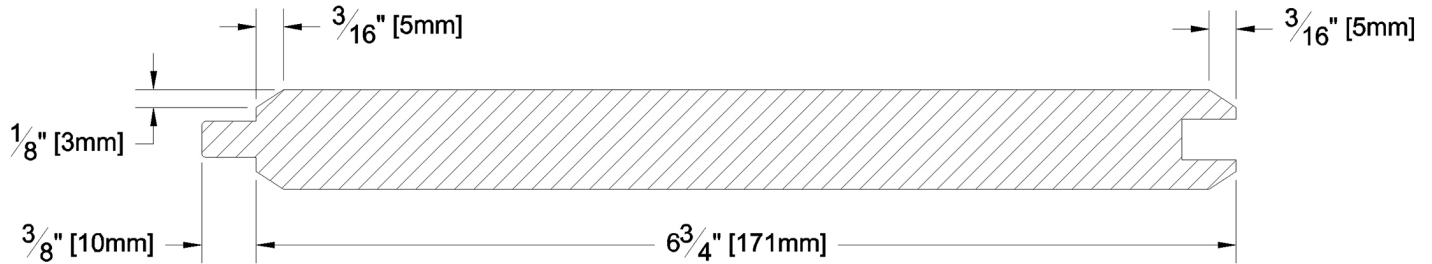

Panelling

PRODUCT NAME: 1 x 8 Select Knotty Panel SF S1SV4E
KD WRC

PATTERN NAME: Tongue and Groove

GRADE:

Kiln Dried Select Tight Knot

PROFILE:

S1SV4E

NOMINAL THICKNESS: 1"

NOMINAL WIDTH: 8"

FINISHED THICKNESS:

11/16"

FINISHED WIDTH:

6-3/4" Face, 7-1/8" Overall Width

LENGTH: 8' - 20' Even Length Only

TRIM BACKS: 3' - 6' to be nested on 8' pallet

GREEN / KILN DRIED: Kiln Dried

GRAIN: MG

SOLID / FJ: Solid

PRODUCT LINE:

PULLED TO LENGTH / NESTED:

Pulled to Length

PACKAGE SIZE:

108 Pcs/Pkg

HEIGHT: