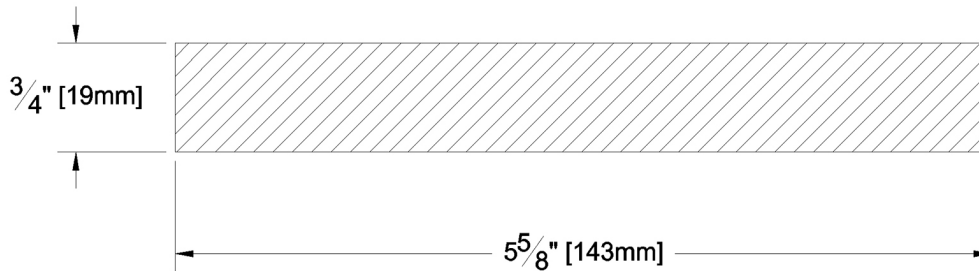

Fascia & Trim

PRODUCT NAME: 1 x 6 D&Btr S1S2E Green WRC

GRADE: D&Btr

PATTERN NAME: Finish Boards

PROFILE: Resawn Face S1S2E

NOMINAL THICKNESS: 1"

FINISHED THICKNESS: $\frac{3}{4}$ "

NOMINAL WIDTH: 6"

FINISHED WIDTH: 5-5/8"

LENGTH: 8' - 20' Odd & Even

PULLED TO LENGTH / NESTED: Pulled to Length

TRIM BACKS: 3' - 5' to be nested on 8' pallet

PACKAGE SIZE: 256 Pcs/Pkg

GREEN / KILN DRIED: Green

HEIGHT: 32 Pcs

GRAIN: MG

WIDTH: 8 Pcs

SOLID / FJ: Solid

PIECES PER BUNDLE: n/a

PRODUCT LINE:

END CAPS: No

PAPER WRAP / BOXED: Paper Wrap

FACE TO BE PROTECTED: Resawn Face