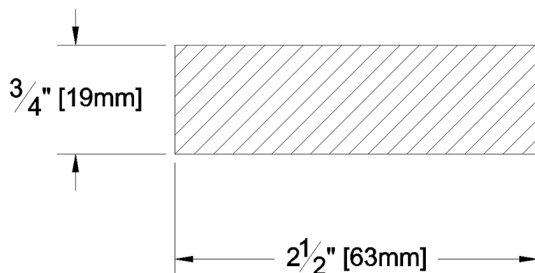

Fascia & Trim

PRODUCT NAME: 1 x 3 D&Btr S1S2E Green WRC

GRADE: D&Btr

PATTERN NAME: Finish Boards

PROFILE: Resawn Face S1S2E

NOMINAL THICKNESS: 1"

FINISHED THICKNESS: 3/4"

NOMINAL WIDTH: 3"

FINISHED WIDTH: 2-1/2"

LENGTH: 8' - 20' Odd & Even

PULLED TO LENGTH / NESTED: Pulled to Length

TRIM BACKS: 3' - 5' to be nested on 8' pallet

PACKAGE SIZE: 576 Pcs/Pkg

GREEN / KILN DRIED: Green

HEIGHT: 32 Pcs

GRAIN: MG

WIDTH: 18 Pcs

SOLID / FJ: Solid

PIECES PER BUNDLE: n/a

PRODUCT LINE:

END CAPS: No

PAPER WRAP / BOXED: Paper Wrap

FACE TO BE PROTECTED: Resawn Face