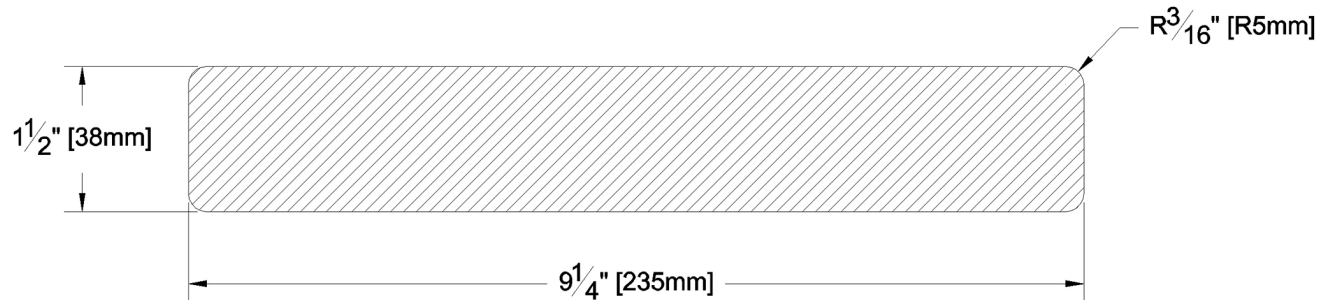

Fascia & Trim

PRODUCT NAME: 2 x 10 Clear VG Cowichan Gold S4S
KD WRC

GRADE: Clear Vertical Grain

PATTERN NAME: Finish Boards

PROFILE: S4S

NOMINAL THICKNESS: 2"

FINISHED THICKNESS: 1-1/2"

NOMINAL WIDTH: 10"

FINISHED WIDTH: 9-1/4"

LENGTH: 8' - 20' Odd & Even

PULLED TO LENGTH / NESTED: Nested

TRIM BACKS: 3' - 5' to be nested on 8' pallet, 6' & 7' pulled to length

PACKAGE SIZE: 1000 fbm

GREEN / KILN DRIED: Kiln Dried

HEIGHT: 8 Pcs

GRAIN: VG

WIDTH: 5 Pcs

SOLID / FJ: Solid

PIECES PER BUNDLE: n/a

PRODUCT LINE: Cowichan Gold

END CAPS: No

PAPER WRAP / BOXED: Boxed

FACE TO BE PROTECTED: Smooth Face

COMMENTS: 3/16" Radius

LAST UPDATED:

August 22, 2018