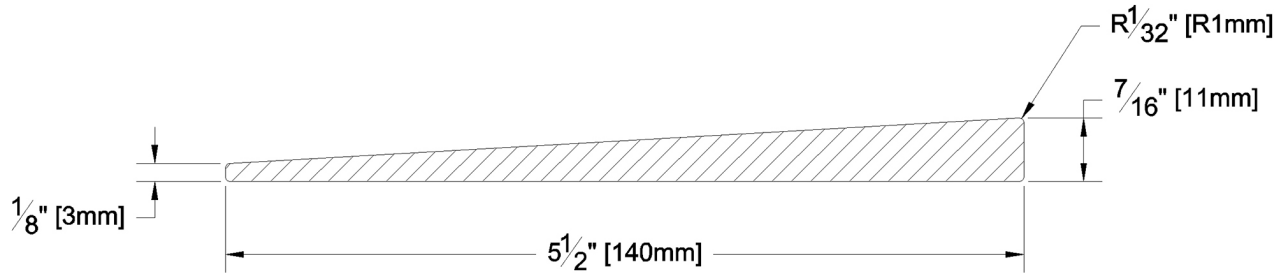

Siding

PRODUCT NAME: 1/2 x 6 Aye & Btr Bevel SF KD WRC
6' - 20'

PATTERN NAME: Bevel

NOMINAL THICKNESS: 1/2"

NOMINAL WIDTH: 6"

LENGTH: 6' - 20' Odd & Even

TRIM BACKS: Max 20% 6' - 7'

GREEN / KILN DRIED: Kiln Dried

GRAIN: MG

SOLID / FJ: Solid

PRODUCT LINE:

GRADE: Aye & Btr Flat Grain Clear

PROFILE: Smooth Face Bevel

FINISHED THICKNESS: Butt: 7/16", Tip: 1/8"

FINISHED WIDTH: 5-1/2"

PULLED TO LENGTH / NESTED: Nested

PACKAGE SIZE: 4000 fsm

HEIGHT: 5 Bundles

WIDTH: 8 Bundles

PIECES PER BUNDLE: 10

END CAPS: Yes

PAPER WRAP / BOXED: Paper Wrap

FACE TO BE PROTECTED: Smooth Face

COMMENTS: n/a