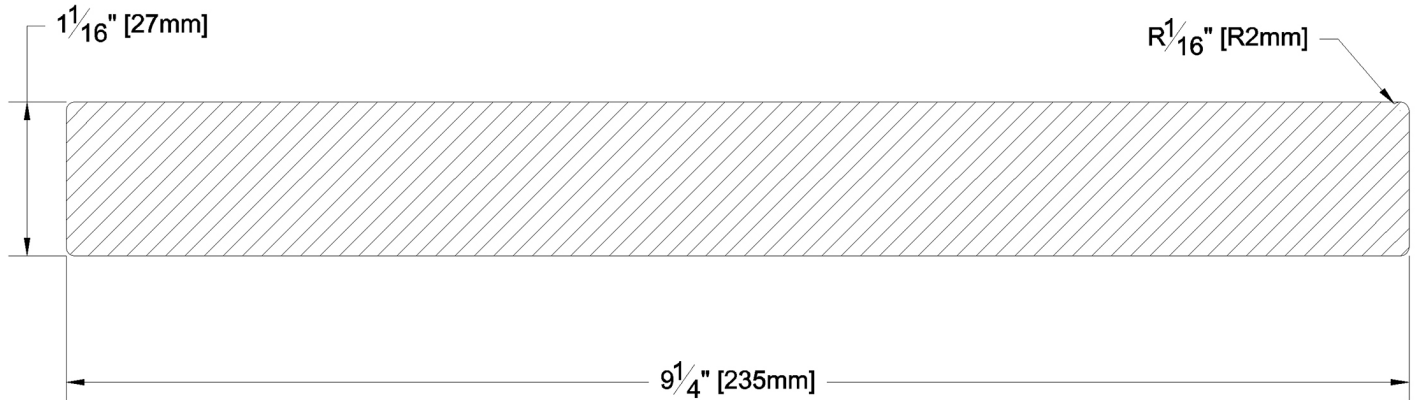

Fascia & Trim

PRODUCT NAME: 5/4 x 10 Clear VG Cowichan Gold S4S
KD WRC

GRADE: Clear Vertical Grain

PATTERN NAME: Finish Boards

PROFILE: S4S

NOMINAL THICKNESS: 5/4"

FINISHED THICKNESS: 1"

NOMINAL WIDTH: 10"

FINISHED WIDTH: 9-1/4"

LENGTH: 8' - 20' Odd & Even

PULLED TO LENGTH / NESTED: Nested

TRIM BACKS: 3' - 5' to be nested on 8' pallet, 6' & 7'
pulled to length

PACKAGE SIZE: 1000 fbm

GREEN / KILN DRIED: Kiln Dried

HEIGHT: 12 Pcs

GRAIN: VG

WIDTH: 5 Pcs

SOLID / FJ: Solid

PIECES PER BUNDLE: n/a

PRODUCT LINE: Cowichan Gold

END CAPS: No

PAPER WRAP / BOXED: Boxed

FACE TO BE PROTECTED: Smooth Face

COMMENTS: 1/16" EE on all 4 sides

LAST UPDATED:

August 22, 2018