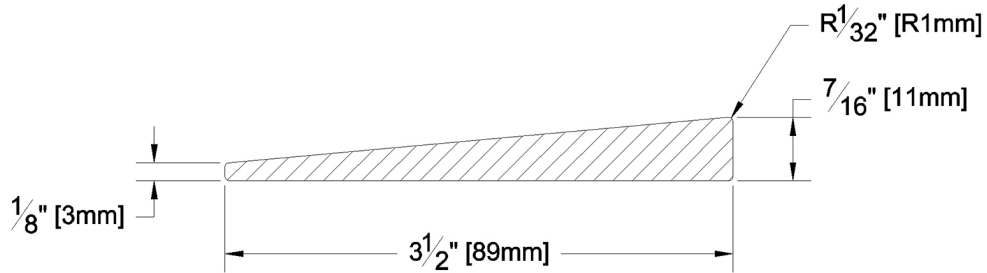

Siding

PRODUCT NAME: 1/2 x 4 Clear VG SF Bevel KD WRC

PATTERN NAME: Bevel

NOMINAL THICKNESS: 1/2"

NOMINAL WIDTH: 4"

LENGTH: 6' - 20' Odd & Even

TRIM BACKS: Max 20% 6' - 7'

GREEN / KILN DRIED: Kiln Dried

GRAIN: VG

SOLID / FJ: Solid

PRODUCT LINE:

GRADE: Clear Vertical Grain

PROFILE: Smooth Face Bevel

FINISHED THICKNESS: Butt: 7/16", Tip: 1/8"

FINISHED WIDTH: 3-1/2"

PULLED TO LENGTH / NESTED: Nested

PACKAGE SIZE: 4000 fsm

HEIGHT: 5 Bundles

WIDTH: 13 Bundles

PIECES PER BUNDLE: 12

END CAPS: Yes

PAPER WRAP / BOXED: Paper Wrap

FACE TO BE PROTECTED: Smooth Face

COMMENTS: n/a