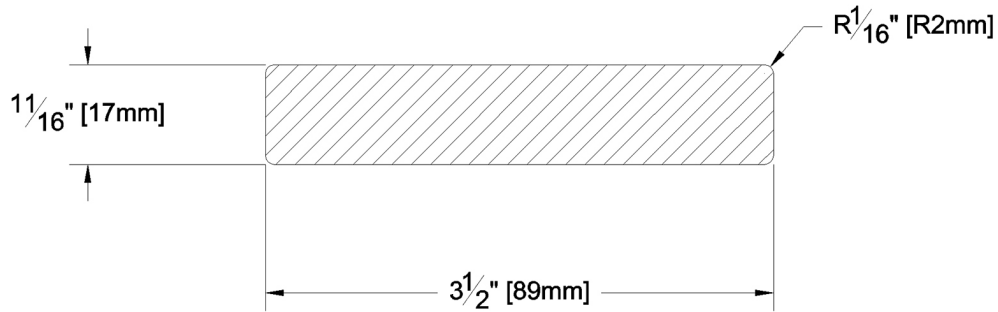

Fascia & Trim

PRODUCT NAME:	1 x 4 Clear VG Cowichan Gold S4S KD WRC	GRADE:	Clear Vertical Grain
PATTERN NAME:	Finish Boards	PROFILE:	S4S
<hr/>		<hr/>	
NOMINAL THICKNESS:	1"	FINISHED THICKNESS:	1 1/16"
NOMINAL WIDTH:	4"	FINISHED WIDTH:	3-1/2"
<hr/>		<hr/>	
LENGTH:	8' - 20' Odd & Even	PULLED TO LENGTH / NESTED:	Nested
TRIM BACKS:	3' - 5' to be nested on 8' pallet, 6' & 7' pulled to length	PACKAGE SIZE:	1000 fbm
GREEN / KILN DRIED:	Kiln Dried	HEIGHT:	16 Pcs
GRAIN:	VG	WIDTH:	13 Pcs
SOLID / FJ:	Solid	PIECES PER BUNDLE:	n/a
PRODUCT LINE:	Cowichan Gold	END CAPS:	No
		PAPER WRAP / BOXED:	Boxed
		FACE TO BE PROTECTED:	Smooth Face

COMMENTS: 1/16" EE on all 4 sides

LAST UPDATED:

August 22, 2018