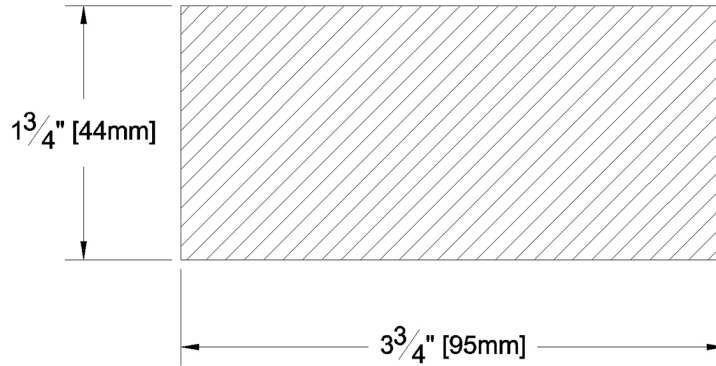

Outdoor Living

PRODUCT NAME:	2 x 4 #2&Btr Rough Green WRC	GRADE:	Green Appearance
PATTERN NAME:	Rough Dimension	PROFILE:	Rougher Headed
NOMINAL THICKNESS:	2"	FINISHED THICKNESS:	1-3/4"
NOMINAL WIDTH:	4"	FINISHED WIDTH:	3-3/4"
LENGTH:	8' - 20' Even Length Only	PULLED TO LENGTH / NESTED:	Pulled to Length
TRIM BACKS:	6' pulled to length	PACKAGE SIZE:	168 Pcs/Pkg
GREEN / KILN DRIED:	Green	HEIGHT:	14 Pcs
GRAIN:	MG	WIDTH:	12 Pcs
SOLID / FJ:	Solid	PIECES PER BUNDLE:	n/a
PRODUCT LINE:		END CAPS:	No
		PAPER WRAP / BOXED:	Paper Wrap
		FACE TO BE PROTECTED:	Rough Face