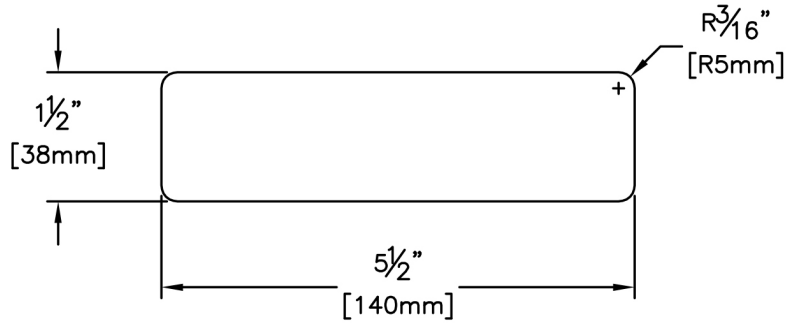

Outdoor Living

PRODUCT NAME: 2 x 6 Cascadia S4S KD WRC

PATTERN NAME: Decking

NOMINAL THICKNESS: 2"

NOMINAL WIDTH: 6"

LENGTH: 8' - 20' Even Length Only

TRIM BACKS: 4' & 6' pulled to length

GREEN / KILN DRIED: Kiln Dried

GRAIN: MG

SOLID / FJ: Solid

PRODUCT LINE:

GRADE: Cascadia

PROFILE: S4S

FINISHED THICKNESS: 1-1/2"

FINISHED WIDTH: 5-1/2"

PULLED TO LENGTH / NESTED: Pulled to Length

PACKAGE SIZE: 128 Pcs/Pkg

HEIGHT: 16 Pcs

WIDTH: 8 Pcs

PIECES PER BUNDLE: n/a

END CAPS: No

PAPER WRAP / BOXED: Paper Wrap

FACE TO BE PROTECTED: Smooth Face

COMMENTS: 3/16" Radius