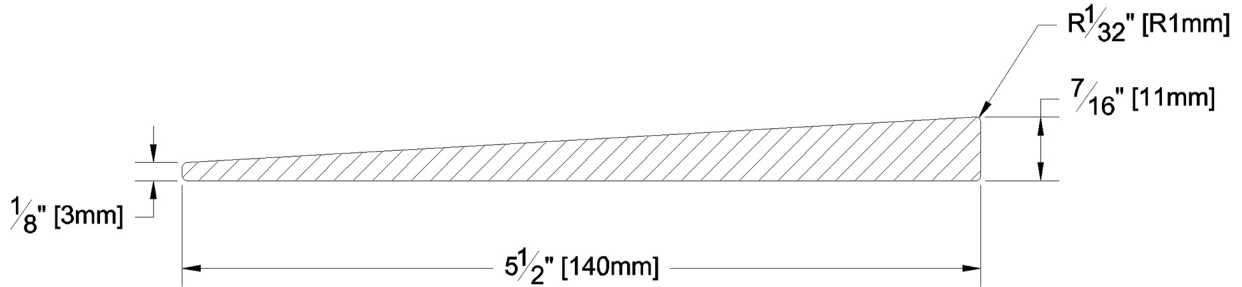

Siding

PRODUCT NAME: 1/2 x 6 Rustic RF Bevel KD WRC

PATTERN NAME: Bevel

NOMINAL THICKNESS: 1/2"

NOMINAL WIDTH: 6"

LENGTH: 3' - 16' and/or longer Odd & Even

TRIM BACKS: Max 15% 3' - 5', Max 15% 6' - 7'

GREEN / KILN DRIED: Kiln Dried

GRAIN: MG

SOLID / FJ: Solid

PRODUCT LINE:

GRADE: Rustic

PROFILE: Resawn Face Bevel

FINISHED THICKNESS: Butt: 7/16", Tip: 1/8"

FINISHED WIDTH: 5-1/2"

PULLED TO LENGTH / NESTED: Nested