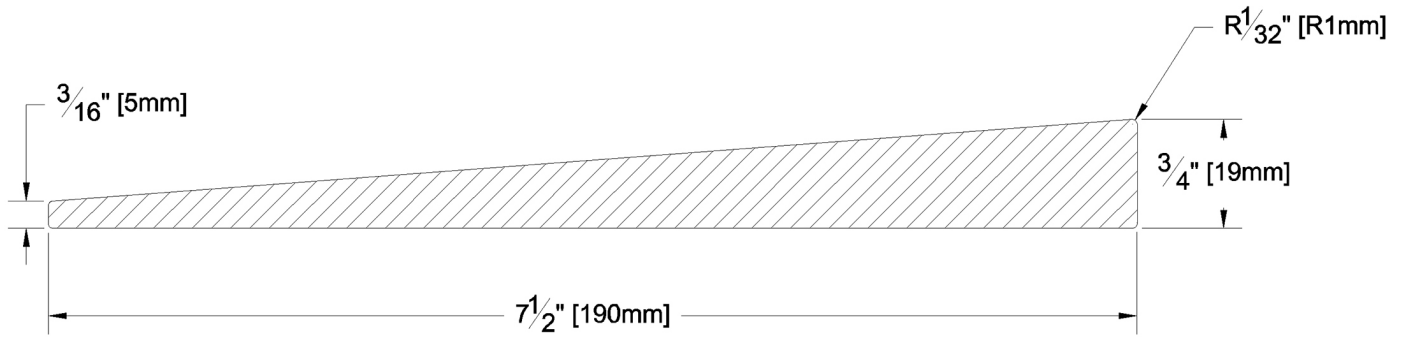

# Siding

PRODUCT NAME: 3/4 x 8 Rustic RF Bevel KD WRC

PATTERN NAME: Bevel

NOMINAL THICKNESS: 3/4"

NOMINAL WIDTH: 8"

LENGTH: 3' - 16' and/or longer Odd & Even

TRIM BACKS: Max 15% 3' - 5', Max 15% 6' - 7'

GREEN / KILN DRIED: Kiln Dried

GRAIN: MG

SOLID / FJ: Solid

PRODUCT LINE:

GRADE: Rustic

PROFILE: Resawn Face Bevel

FINISHED THICKNESS: Butt: 3/4", Tip: 3/16"

FINISHED WIDTH: 7-1/2"

PULLED TO LENGTH / NESTED: Nested

PACKAGE SIZE: 2000 fsm

HEIGHT: 4 Bundles

WIDTH: 6 Bundles

PIECES PER BUNDLE: 6

END CAPS: Yes

PAPER WRAP / BOXED: Paper Wrap

FACE TO BE PROTECTED: Resawn Face

COMMENTS: n/a