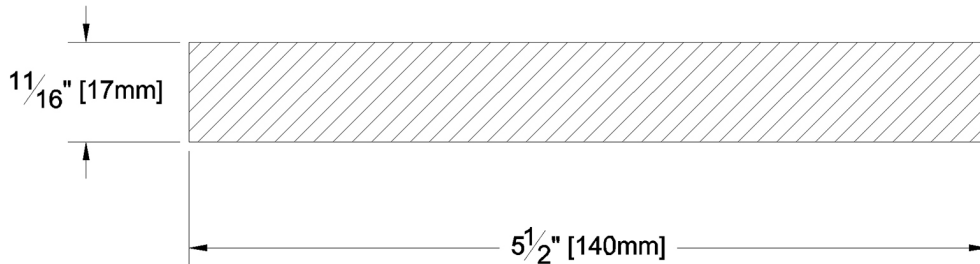

Fascia & Trim

PRODUCT NAME: 1 x 6 Clear VG Cowichan Gold S1S2E
KD WRC

GRADE: Clear Vertical Grain

PATTERN NAME: Finish Boards

PROFILE: Resawn Face S1S2E

NOMINAL THICKNESS: 1"

FINISHED THICKNESS: $1\frac{11}{16}$ "

NOMINAL WIDTH: 6"

FINISHED WIDTH: $5\frac{1}{2}$ "

LENGTH: 8' - 20' Odd & Even

PULLED TO LENGTH / NESTED: Nested

TRIM BACKS: 3' - 5' to be nested on 8' pallet, 6' & 7' pulled to length

PACKAGE SIZE: 1000 fbm

GREEN / KILN DRIED: Kiln Dried

HEIGHT: 16 Pcs

GRAIN: VG

WIDTH: 8 Pcs

SOLID / FJ: Solid

PIECES PER BUNDLE: n/a

PRODUCT LINE: Cowichan Gold

END CAPS: No