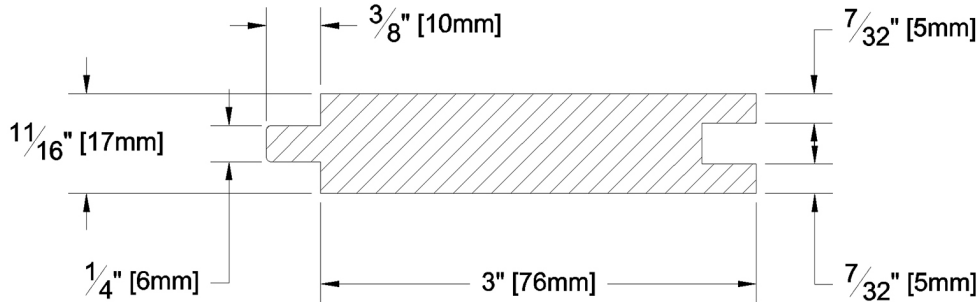

Panelling

PRODUCT NAME: 1 x 4 Clear VG Panel S1SCM KD WRC

PATTERN NAME: Tongue and Groove

NOMINAL THICKNESS: 1"

NOMINAL WIDTH: 4"

LENGTH: 6' - 20' Odd & Even

TRIM BACKS: 3' - 5' nested on 8' pallet

GREEN / KILN DRIED: Kiln Dried

GRAIN: VG

SOLID / FJ: Solid

PRODUCT LINE: Cowichan Gold

GRADE: Clear Vertical Grain

PROFILE: S1SCM

FINISHED THICKNESS: 11/16"

FINISHED WIDTH: 3" Face, 3-3/8" Overall Width

PULLED TO LENGTH / NESTED: Nested

PACKAGE SIZE: 1200 fbm

HEIGHT: 3 Bundles

WIDTH: 13 Bundles

PIECES PER BUNDLE: 6

END CAPS: Yes

PAPER WRAP / BOXED: Boxed

FACE TO BE PROTECTED: Smooth Face

COMMENTS: Net Face Width 3"