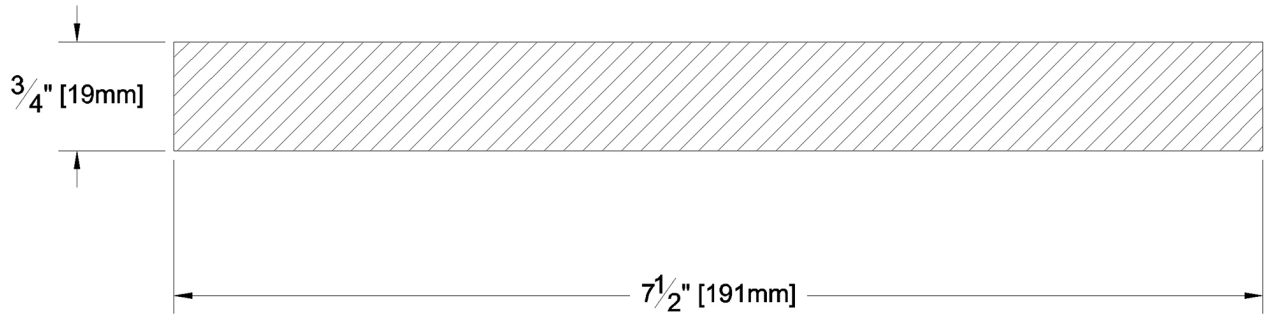

Fascia & Trim

PRODUCT NAME: 1 x 8 Terminal Select S1S2E Green WRC

GRADE: Green Appearance

PATTERN NAME: Trim Boards

PROFILE: Resawn Face S1S2E

NOMINAL THICKNESS: 1"

FINISHED THICKNESS: 3/4"

NOMINAL WIDTH: 8"

FINISHED WIDTH: 7-1/2"

LENGTH: 8' - 20' Even Length Only

PULLED TO LENGTH / NESTED: Pulled to Length

TRIM BACKS: 4', 5', 6' pulled to length

PACKAGE SIZE: 192 Pcs/Pkg

GREEN / KILN DRIED: Green

HEIGHT: 32 Pcs

GRAIN: MG

WIDTH: 6 Pcs

SOLID / FJ: Solid

PIECES PER BUNDLE: n/a

PRODUCT LINE:

END CAPS: No

PAPER WRAP / BOXED: Paper Wrap

FACE TO BE PROTECTED: Resawn Face