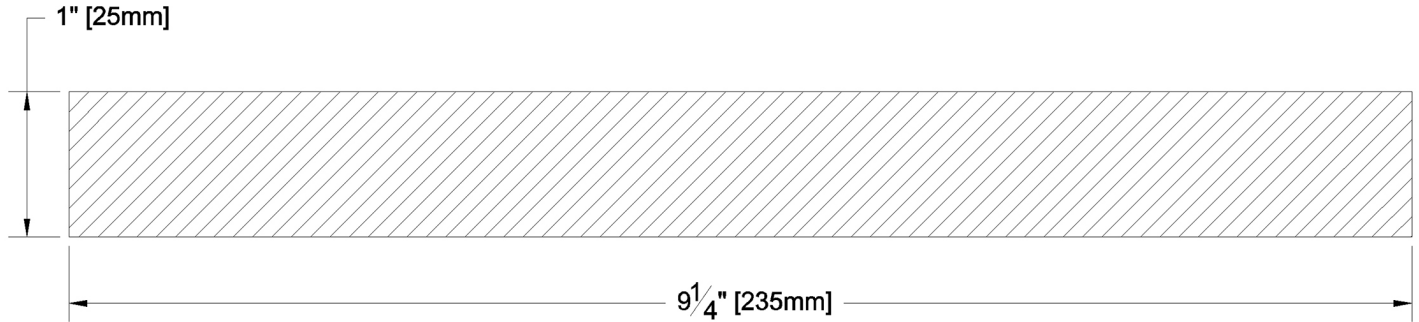

Fascia & Trim

PRODUCT NAME: 5/4 x 10 Clear VG Cowichan Gold
S1S2E KD WRC

GRADE: Clear Vertical Grain

PATTERN NAME: Finish Boards

PROFILE: Resawn Face S1S2E

NOMINAL THICKNESS: 5/4"

FINISHED THICKNESS: 1"

NOMINAL WIDTH: 10"

FINISHED WIDTH: 9-1/4"

LENGTH: 8' - 20' Odd & Even

PULLED TO LENGTH / NESTED: Nested

TRIM BACKS: 3' - 5' to be nested on 8' pallet, 6' & 7'
pulled to length

PACKAGE SIZE: 1000 fbm

GREEN / KILN DRIED: Kiln Dried

HEIGHT: 12 Pcs

GRAIN: VG

WIDTH: 5 Pcs

SOLID / FJ: Solid

PIECES PER BUNDLE: n/a

PRODUCT LINE: Cowichan Gold

END CAPS: No

PAPER WRAP / BOXED: Boxed