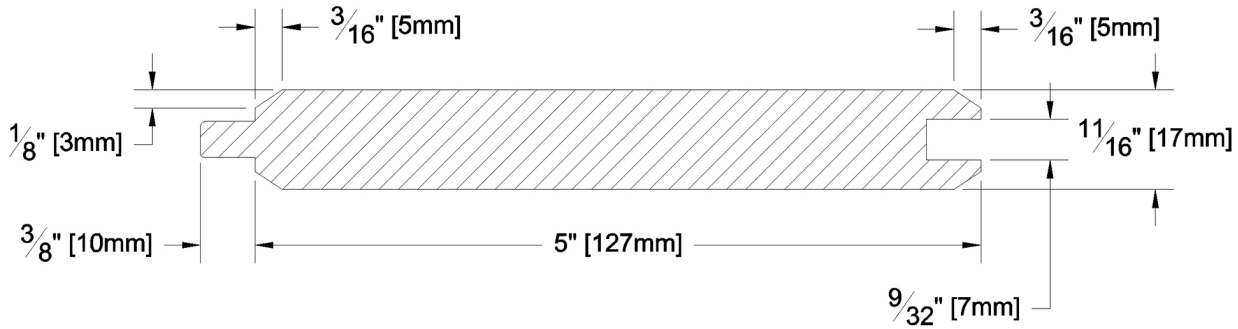

Panelling

PRODUCT NAME:	1 x 6 Clear VG Panel S1SV4E KD WRC	GRADE:	Clear Vertical Grain
PATTERN NAME:	Tongue and Groove	PROFILE:	S1SV4E
NOMINAL THICKNESS:	1"	FINISHED THICKNESS:	11/16"
NOMINAL WIDTH:	6"	FINISHED WIDTH:	5" Face, 5-3/8" Overall Width
LENGTH:	6' - 20' Odd & Even	PULLED TO LENGTH / NESTED:	Nested
TRIM BACKS:	3' - 5' nested on 8' pallet	PACKAGE SIZE:	1200 fbm
GREEN / KILN DRIED:	Kiln Dried	HEIGHT:	3 Bundles
GRAIN:	VG	WIDTH:	8 Bundles
SOLID / FJ:	Solid	PIECES PER BUNDLE:	6
PRODUCT LINE:	Cowichan Gold	END CAPS:	Yes
		PAPER WRAP / BOXED:	Boxed
		FACE TO BE PROTECTED:	Smooth Face

COMMENTS: Net Face Width 5"

LAST UPDATED: August 22, 2018