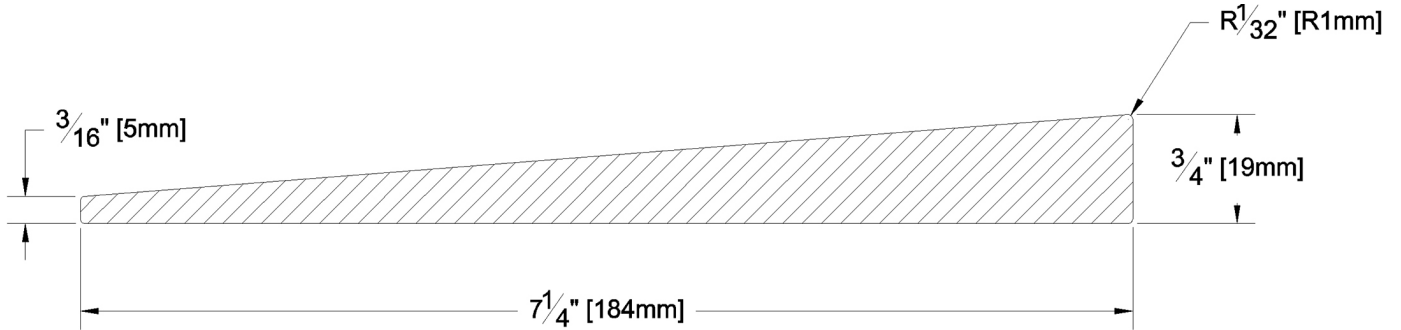

Siding

PRODUCT NAME: 3/4 x 8 Clear VG FJ EG SF Bevel KD WRC

PATTERN NAME: Bevel

NOMINAL THICKNESS: 3/4"

NOMINAL WIDTH: 8"

LENGTH: 16' or 20'

TRIM BACKS: 16', 12', 8'

GREEN / KILN DRIED: Kiln Dried

GRAIN: VG

SOLID / FJ: Finger Jointed

PRODUCT LINE: Evergreen

GRADE:

PROFILE:

FINISHED THICKNESS:

FINISHED WIDTH:

PULLED TO LENGTH / NESTED:

Smooth Face Bevel

Butt: 3/4", Tip: 3/16"

7-1/4"

Pulled to Length

4000 fsm

5 Bundles

6 Bundles

6