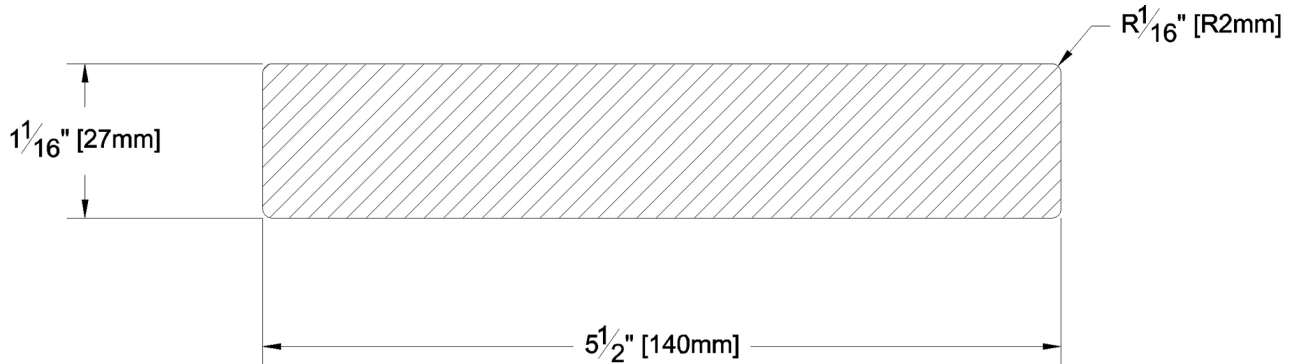

# Fascia & Trim

PRODUCT NAME:	5/4 x 6 Clear VG Cowichan Gold S4S KD WRC	GRADE:	Clear Vertical Grain
PATTERN NAME:	Finish Boards	PROFILE:	S4S
NOMINAL THICKNESS:	5/4"	FINISHED THICKNESS:	1"
NOMINAL WIDTH:	6"	FINISHED WIDTH:	5-1/2"
LENGTH:	8' - 20' Odd & Even	PULLED TO LENGTH / NESTED:	Nested
TRIM BACKS:	3' - 5' to be nested on 8' pallet, 6' & 7' pulled to length	PACKAGE SIZE:	1000 fbm
GREEN / KILN DRIED:	Kiln Dried	HEIGHT:	12 Pcs
GRAIN:	VG	WIDTH:	8 Pcs
SOLID / FJ:	Solid	PIECES PER BUNDLE:	n/a
PRODUCT LINE:	Cowichan Gold	END CAPS:	No
		PAPER WRAP / BOXED:	Boxed
		FACE TO BE PROTECTED:	Smooth Face

COMMENTS: 1/16" EE on all 4 sides

LAST UPDATED:

August 22, 2018