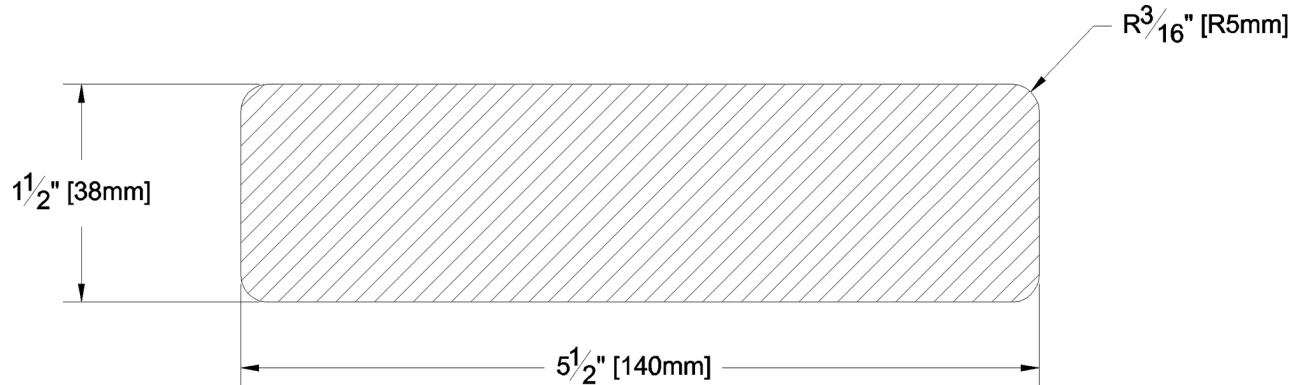

Fascia & Trim

PRODUCT NAME:	2 x 6 Clear VG Cowichan Gold S4S KD WRC	GRADE:	Clear Vertical Grain
PATTERN NAME:	Finish Boards	PROFILE:	S4S
NOMINAL THICKNESS:	2"	FINISHED THICKNESS:	1-1/2"
NOMINAL WIDTH:	6"	FINISHED WIDTH:	5-1/2"
LENGTH:	8' - 20' Odd & Even	PULLED TO LENGTH / NESTED:	Nested
TRIM BACKS:	3' - 5' to be nested on 8' pallet, 6' & 7' pulled to length	PACKAGE SIZE:	1000 fbm
GREEN / KILN DRIED:	Kiln Dried	HEIGHT:	8 Pcs
GRAIN:	VG	WIDTH:	8 Pcs
SOLID / FJ:	Solid	PIECES PER BUNDLE:	n/a
PRODUCT LINE:	Cowichan Gold	END CAPS:	No
		PAPER WRAP / BOXED:	Boxed
		FACE TO BE PROTECTED:	Smooth Face

COMMENTS: 3/16" Radius

LAST UPDATED:

August 22, 2018