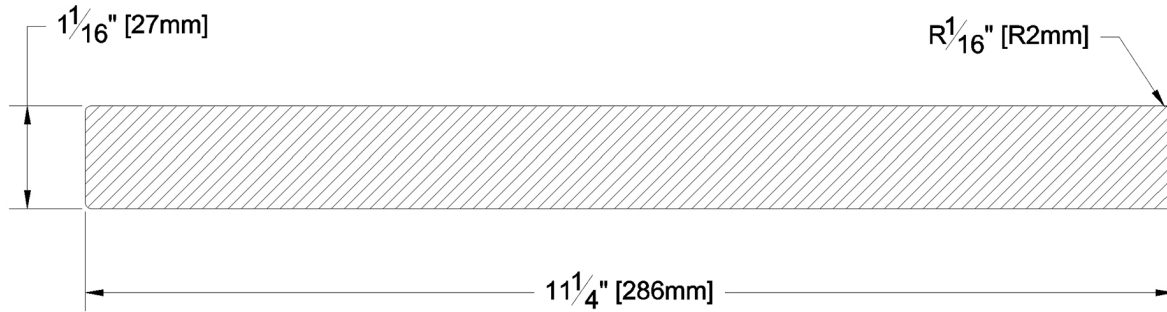

Fascia & Trim

PRODUCT NAME: 5/4 x 12 Clear VG Cowichan Gold S4S
KD WRC

GRADE: Clear Vertical Grain

PATTERN NAME: Finish Boards

PROFILE: S4S

NOMINAL THICKNESS: 5/4"

FINISHED THICKNESS: 1"

NOMINAL WIDTH: 12"

FINISHED WIDTH: 11-1/4"

LENGTH: 8' - 20' Odd & Even

PULLED TO LENGTH / NESTED: Nested

TRIM BACKS: 3' - 5' to be nested on 8' pallet, 6' & 7' pulled to length

PACKAGE SIZE: 1000 fbm

GREEN / KILN DRIED: Kiln Dried

HEIGHT: 12 Pcs

GRAIN: VG

WIDTH: 4 Pcs

SOLID / FJ: Solid

PIECES PER BUNDLE: n/a

PRODUCT LINE: Cowichan Gold

END CAPS: No

PAPER WRAP / BOXED: Boxed

FACE TO BE PROTECTED: Smooth Face

COMMENTS: 1/16" EE on all 4 sides

LAST UPDATED:

August 22, 2018