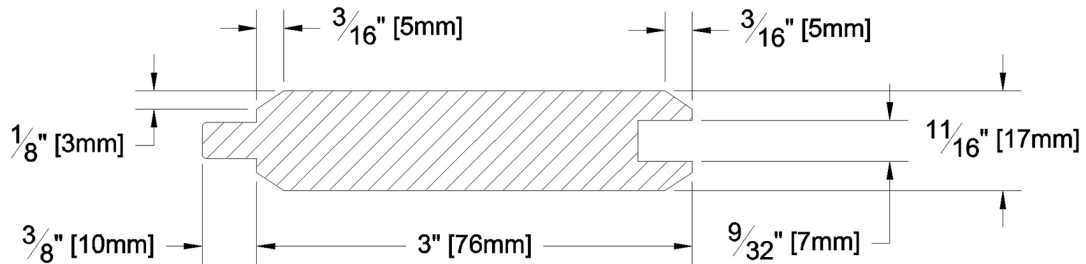

# Panelling

PRODUCT NAME: 1 x 4 Clear VG Panel S1SV4E KD WRC

PATTERN NAME: Tongue and Groove

NOMINAL THICKNESS: 1"

NOMINAL WIDTH: 4"

LENGTH: 6' - 20' Odd & Even

TRIM BACKS: 3' - 5' nested on 8' pallet

GREEN / KILN DRIED: Kiln Dried

GRAIN: VG

SOLID / FJ: Solid

PRODUCT LINE: Cowichan Gold

GRADE: Clear Vertical Grain

PROFILE: S1SV4E

FINISHED THICKNESS: 11/16"

FINISHED WIDTH: 3" Face, 3-3/8" Overall Width

PULLED TO LENGTH / NESTED: Nested

PACKAGE SIZE: 1200 fbm

HEIGHT: 3 Bundles

WIDTH: 13 Bundles

PIECES PER BUNDLE: 6

END CAPS: Yes

PAPER WRAP / BOXED: Boxed

FACE TO BE PROTECTED: Smooth Face

COMMENTS: Net Face Width 3"