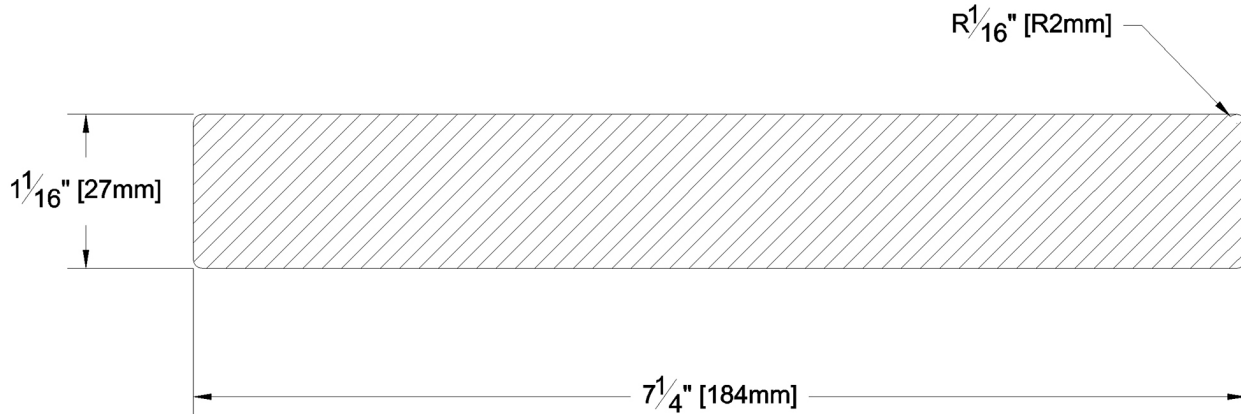

Fascia & Trim

PRODUCT NAME:	5/4 x 8 Clear VG Cowichan Gold S4S KD WRC	GRADE:	Clear Vertical Grain
PATTERN NAME:	Finish Boards	PROFILE:	S4S
NOMINAL THICKNESS:	5/4"	FINISHED THICKNESS:	1"
NOMINAL WIDTH:	8"	FINISHED WIDTH:	7-1/4"
LENGTH:	8' - 20' Odd & Even	PULLED TO LENGTH / NESTED:	Nested
TRIM BACKS:	3' - 5' to be nested on 8' pallet, 6' & 7' pulled to length	PACKAGE SIZE:	1000 fbm
GREEN / KILN DRIED:	Kiln Dried	HEIGHT:	12 Pcs
GRAIN:	VG	WIDTH:	6 Pcs
SOLID / FJ:	Solid	PIECES PER BUNDLE:	n/a
PRODUCT LINE:	Cowichan Gold	END CAPS:	No
		PAPER WRAP / BOXED:	Boxed
		FACE TO BE PROTECTED:	Resawn Face

COMMENTS: 1/16" EE on all 4 sides

LAST UPDATED:

August 22, 2018